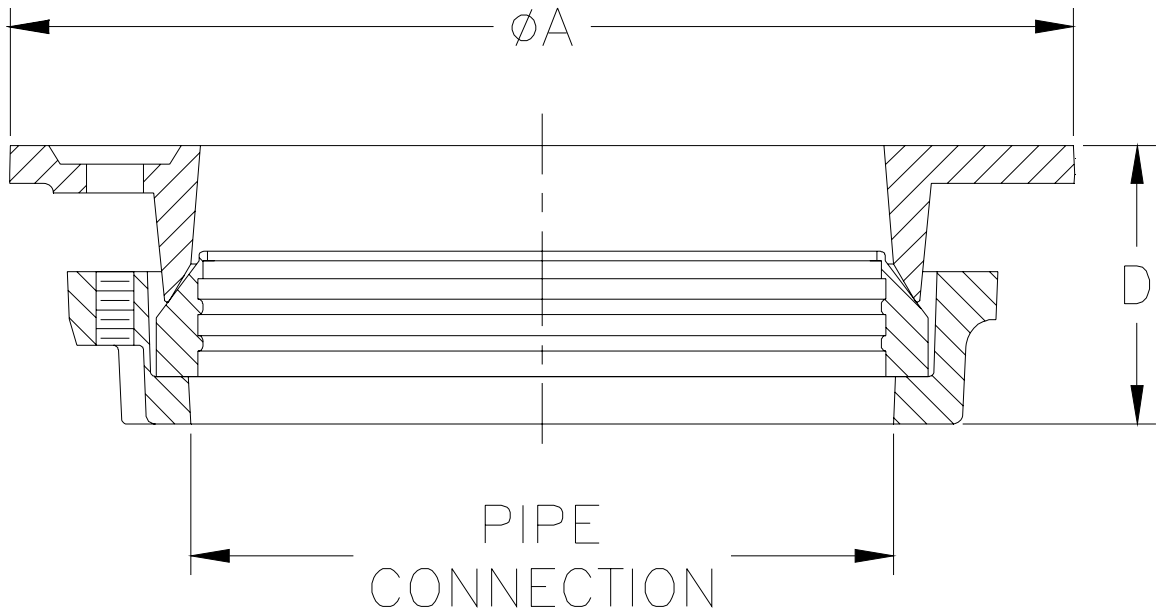

Dimensional Data (inches and [mm]) are Subject to Manufacturing Tolerances and Change Without Notice

Product	Connection	Dimension in Inches	
		A	D
___CF2980-CI3	3 [76] Compress-in	7 [178]	1 3/4 [44]
___CF2980-CI4	4 [102] Compress-in	7 [178]	1 3/4 [44]

CF2980 TORQUE SET CLOSET FLANGE
Heavy-duty torque set cast iron closet flange complete with compression seal to waste line.