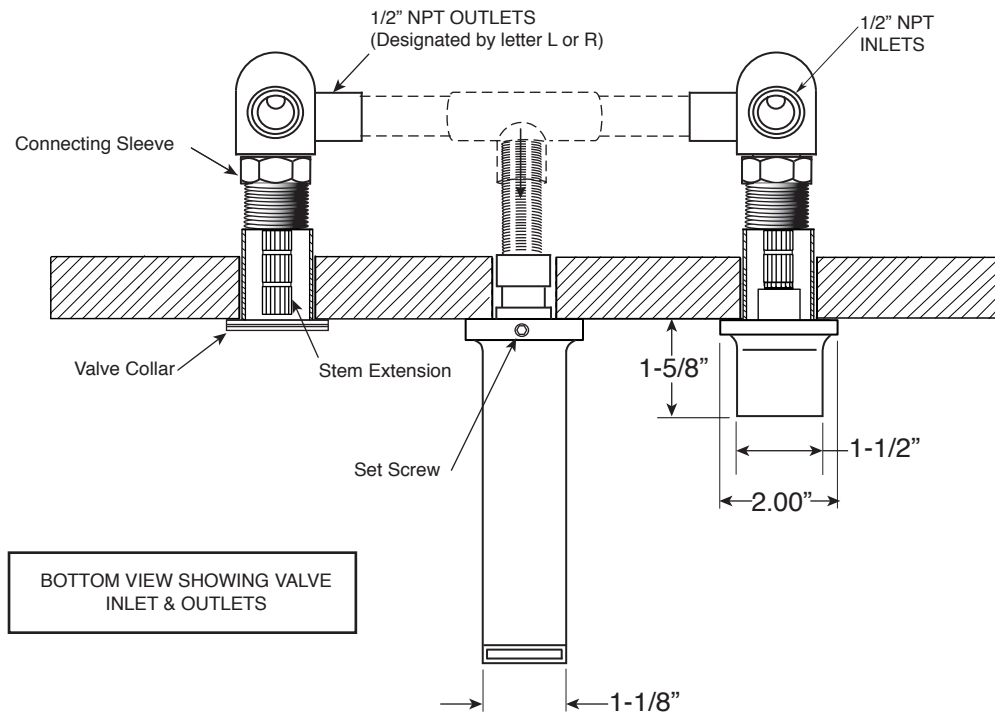

Series 1600
Wall/Vessel Lavatory Set

1.163807S
(1.163807ST - Trim Only)

Nuance Handle

Euro Style 20 pt.

FEATURES:

- All brass construction
- Independent corner valves
- Includes soft touch drain w/overflow: P/N 18.11.052
- 1/4-turn ceramic disc valve cartridge.
- Available in all finishes. Warranty varies according to finish selection.
- Certified to meet or exceed the following codes and standards:
ASME A112.18.1/CSAB 125.1-2012

**Soft Touch
Drain Assembly**
P/N: 18.11.052

Note: Measurements are subject to change. No responsibility is assumed for use of superseded or voided pages.