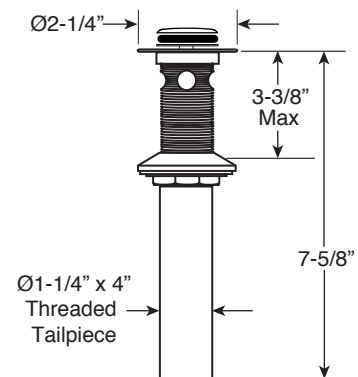

Series 1600
Wall/Vessel Lavatory Set

1.163807S
(1.163807ST - Trim Only)

Nuance Handle

Euro Style 20 pt.

FEATURES:

- All brass construction
- Independent corner valves
- Includes soft touch drain w/overflow: P/N 18.11.052
- 1/4-turn ceramic disc valve cartridge.
- Available in all finishes. Warranty varies according to finish selection.
- Certified to meet or exceed the following codes and standards:
ASME A112.18.1/CSAB 125.1-2012

**Soft Touch
Drain Assembly**
P/N: 18.11.052

Note: Measurements are subject to change. No responsibility is assumed for use of superseded or voided pages.