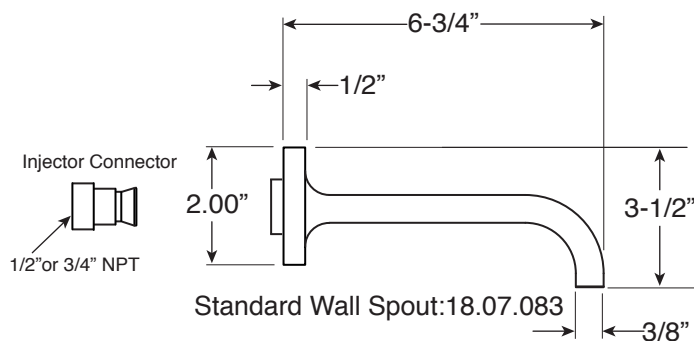

Series 1600
Wall/Vessel Lavatory Set

1.163807S
(1.163807ST - Trim Only)

Nuance Handle

Euro Style 20 pt.

FEATURES:

- All brass construction
- Independent corner valves
- Includes soft touch drain w/overflow: P/N 18.11.052
- 1/4-turn ceramic disc valve cartridge.
- Available in all finishes. Warranty varies according to finish selection.
- Certified to meet or exceed the following codes and standards:
ASME A112.18.1/CSAB 125.1-2012

**Soft Touch
Drain Assembly**
P/N: 18.11.052

Note: Measurements are subject to change. No responsibility is assumed for use of superseded or voided pages.