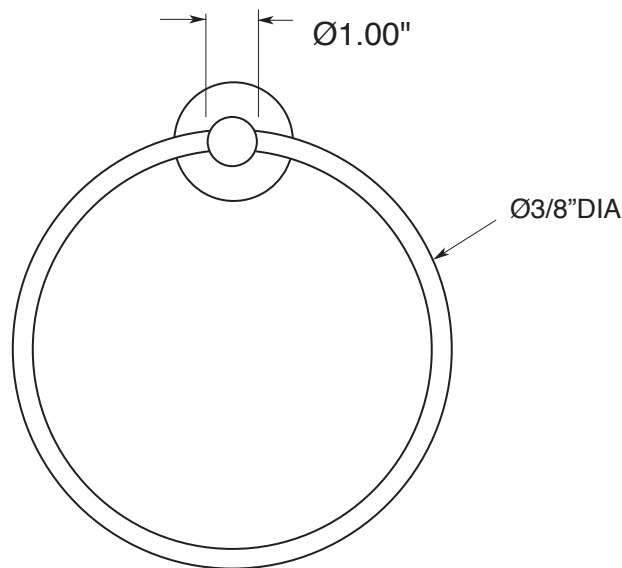

FEATURES:

- All brass construction.
- Available in all Sigma finishes. Warranty varies according to finish selection.
- Mounting bracket and screws are supplied.

Accessories

Series 01
Towel Ring

1.01TR00

TOP VIEW

FRONT VIEW

SIDE VIEW

Note: Measurements are subject to change or cancellation. No responsibility is assumed for use of superseded or voided pages.