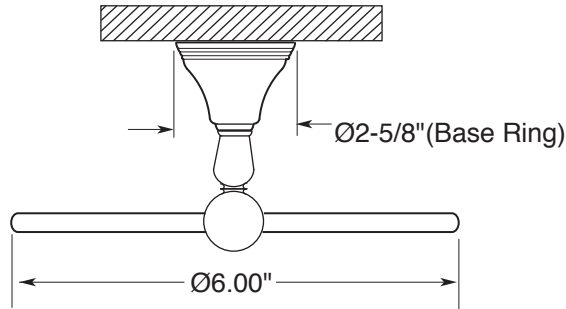

FEATURES:

- All brass construction.
- Available in all Sigma finishes. Warranty varies according to finish selection.
- Mounting bracket and screws are supplied.

Accessories

Series 01
Towel Ring

1.01TR00

TOP VIEW

FRONT VIEW

SIDE VIEW

Note: Measurements are subject to change or cancellation. No responsibility is assumed for use of superseded or voided pages.