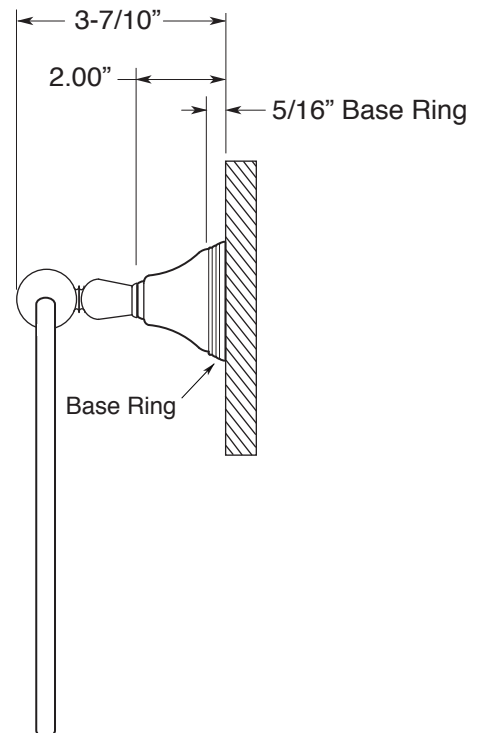

FEATURES:

- All brass construction.
- Available in all Sigma finishes. Warranty varies according to finish selection.
- Mounting bracket and screws are supplied.

Accessories

Series 01
Towel Ring

1.01TR00

TOP VIEW

FRONT VIEW

SIDE VIEW

Note: Measurements are subject to change or cancellation. No responsibility is assumed for use of superseded or voided pages.