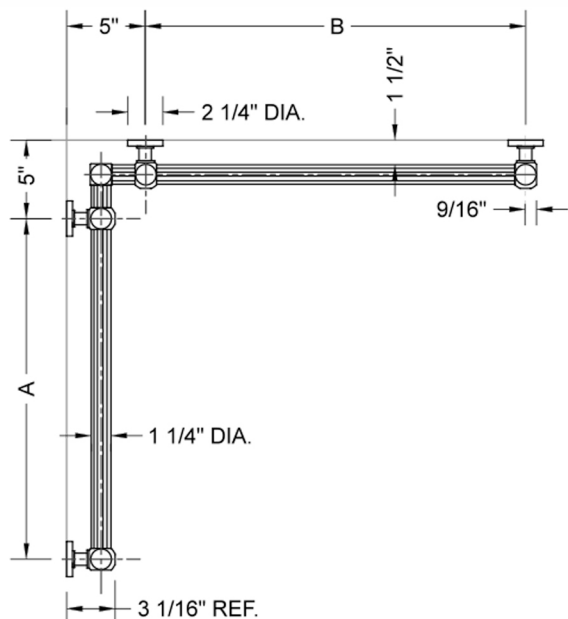

G71 24" x 48" Inside Corner Grab Bar

Model #: **G71-24-48-IC-**

FEATURES:

- ADA compliant when properly installed
- All brass construction, fully polished & plated
- All grab bars can be custom sized. Contact JACLO for pricing & availability
- Optional handshower sliders and toilet paper/wash cloth holders can be added only upon initial order
- Grab bars over 32" REQUIRE a middle post

SPECIFICATION DRAWING:

BRASS LUXURY GRAB BAR							
PART. #	DESCRIPTION	A	B	PART. #	DESCRIPTION	A	B
G71-12-12-IC	CENTER OF POST	12"	12"	G71-24-36-IC	CENTER OF POST	24"	36"
G71-12-16-IC	CENTER OF POST	12"	16"	G71-24-48-IC	CENTER OF POST	24"	48"
G71-12-24-IC	CENTER OF POST	12"	24"	G71-24-60-IC	CENTER OF POST	24"	60"
G71-12-32-IC	CENTER OF POST	12"	32"				
				G71-32-32-IC	CENTER OF POST	32"	32"
G71-12-36-IC	CENTER OF POST	12"	36"	G71-32-36-IC	CENTER OF POST	32"	36"
G71-12-48-IC	CENTER OF POST	12"	48"	G71-32-48-IC	CENTER OF POST	32"	48"
G71-12-60-IC	CENTER OF POST	12"	60"	G71-32-60-IC	CENTER OF POST	32"	60"
G71-16-16-IC	CENTER OF POST	16"	16"	G71-36-36-IC	CENTER OF POST	36"	36"
G71-16-24-IC	CENTER OF POST	16"	24"	G71-36-48-IC	CENTER OF POST	36"	48"
G71-16-32-IC	CENTER OF POST	16"	32"	G71-36-60-IC	CENTER OF POST	36"	60"
G71-16-36-IC	CENTER OF POST	16"	36"	G71-48-48-IC	CENTER OF POST	48"	48"
G71-16-48-IC	CENTER OF POST	16"	48"	G71-48-60-IC	CENTER OF POST	48"	60"
G71-16-60-IC	CENTER OF POST	16"	60"				
				G71-60-60-IC	CENTER OF POST	60"	60"
G71-24-24-IC	CENTER OF POST	24"	24"				
G71-24-32-IC	CENTER OF POST	24"	32"				