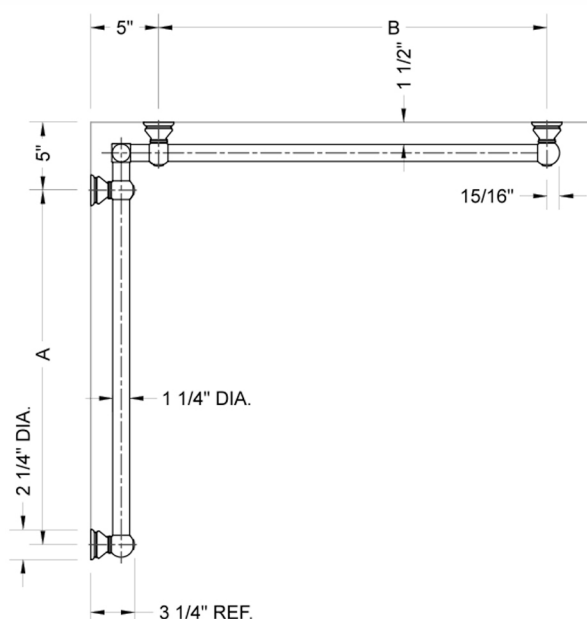

G30 24" x 24" Inside Corner Grab Bar

Model #: G30-24-24-IC-

FEATURES:

- ADA compliant when properly installed
- All brass construction, fully polished & plated
- All grab bars can be custom sized. Contact JACLO for pricing & availability
- Optional handshower sliders and toilet paper/wash cloth holders can be added only upon initial order
- Grab bars over 32" REQUIRE a middle post

SPECIFICATION DRAWING:

BRASS LUXURY GRAB BAR							
PART. #	DESCRIPTION	A	B	PART. #	DESCRIPTION	A	B
G30-12-12-IC	CENTER OF POST	12"	12"	G30-24-36-IC	CENTER OF POST	24"	36"
G30-12-16-IC	CENTER OF POST	12"	16"	G30-24-48-IC	CENTER OF POST	24"	48"
G30-12-24-IC	CENTER OF POST	12"	24"	G30-24-60-IC	CENTER OF POST	24"	60"
G30-12-32-IC	CENTER OF POST	12"	32"				
G30-12-36-IC	CENTER OF POST	12"	36"	G30-32-32-IC	CENTER OF POST	32"	32"
G30-12-48-IC	CENTER OF POST	12"	48"	G30-32-36-IC	CENTER OF POST	32"	36"
G30-12-60-IC	CENTER OF POST	12"	60"	G30-32-48-IC	CENTER OF POST	32"	48"
				G30-32-60-IC	CENTER OF POST	32"	60"
G30-16-16-IC	CENTER OF POST	16"	16"				
G30-16-24-IC	CENTER OF POST	16"	24"	G30-36-36-IC	CENTER OF POST	36"	36"
G30-16-32-IC	CENTER OF POST	16"	32"	G30-36-48-IC	CENTER OF POST	36"	48"
				G30-36-60-IC	CENTER OF POST	36"	60"
G30-16-36-IC	CENTER OF POST	16"	36"				
G30-16-48-IC	CENTER OF POST	16"	48"	G30-48-48-IC	CENTER OF POST	48"	48"
G30-16-60-IC	CENTER OF POST	16"	60"	G30-48-60-IC	CENTER OF POST	48"	60"
G30-24-24-IC	CENTER OF POST	24"	24"	G30-60-60-IC	CENTER OF POST	60"	60"
G30-24-32-IC	CENTER OF POST	24"	32"				