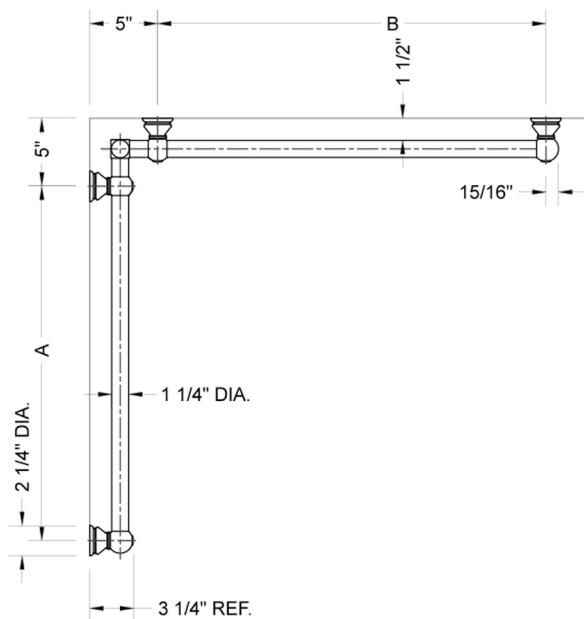

G30 16" x 32" Inside Corner Grab Bar

Model #: G30-16-32-IC-

FEATURES:

- ADA compliant when properly installed
- All brass construction, fully polished & plated
- All grab bars can be custom sized. Contact JACLO for pricing & availability
- Optional handshower sliders and toilet paper/wash cloth holders can be added only upon initial order
- Grab bars over 32" REQUIRE a middle post

SPECIFICATION DRAWING:

BRASS LUXURY GRAB BAR							
PART. #	DESCRIPTION	A	B	PART. #	DESCRIPTION	A	B
G30-12-12-IC	CENTER OF POST	12"	12"	G30-24-36-IC	CENTER OF POST	24"	36"
G30-12-16-IC	CENTER OF POST	12"	16"	G30-24-48-IC	CENTER OF POST	24"	48"
G30-12-24-IC	CENTER OF POST	12"	24"	G30-24-60-IC	CENTER OF POST	24"	60"
G30-12-32-IC	CENTER OF POST	12"	32"				
G30-12-36-IC	CENTER OF POST	12"	36"	G30-32-32-IC	CENTER OF POST	32"	32"
G30-12-48-IC	CENTER OF POST	12"	48"	G30-32-36-IC	CENTER OF POST	32"	36"
G30-12-60-IC	CENTER OF POST	12"	60"	G30-32-48-IC	CENTER OF POST	32"	48"
				G30-32-60-IC	CENTER OF POST	32"	60"
G30-16-16-IC	CENTER OF POST	16"	16"				
G30-16-24-IC	CENTER OF POST	16"	24"	G30-36-36-IC	CENTER OF POST	36"	36"
G30-16-32-IC	CENTER OF POST	16"	32"	G30-36-48-IC	CENTER OF POST	36"	48"
				G30-36-60-IC	CENTER OF POST	36"	60"
G30-16-36-IC	CENTER OF POST	16"	36"				
G30-16-48-IC	CENTER OF POST	16"	48"	G30-48-48-IC	CENTER OF POST	48"	48"
G30-16-60-IC	CENTER OF POST	16"	60"	G30-48-60-IC	CENTER OF POST	48"	60"
G30-24-24-IC	CENTER OF POST	24"	24"	G30-60-60-IC	CENTER OF POST	60"	60"
G30-24-32-IC	CENTER OF POST	24"	32"				