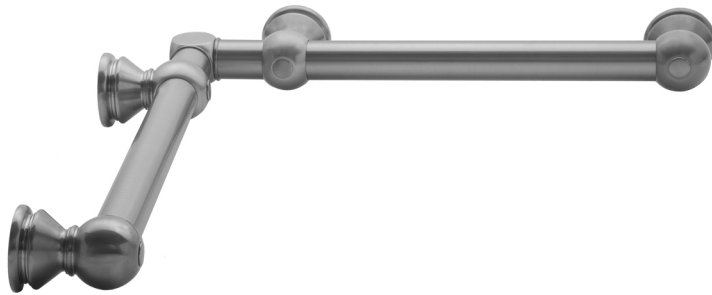

G30 16" x 32" Inside Corner Grab Bar

Model #: G30-16-32-IC-

FEATURES:

- ADA compliant when properly installed
- All brass construction, fully polished & plated
- All grab bars can be custom sized. Contact JACLO for pricing & availability
- Optional handshower sliders and toilet paper/wash cloth holders can be added only upon initial order
- Grab bars over 32" REQUIRE a middle post

AVAILABLE FINISHES:

Polished Chrome (PCH)	Satin Chrome (SC)	Bronze Umber (BU)
Satin Nickel (SN)	Pewter (PEW)	Caramel Bronze (CB)
Polished Nickel (PN)	Antique Brass (AB)	Antique Copper (ACU)
Oil-Rubbed Bronze (ORB)	Polished Brass (PB)	Polished Copper (PCU)
Vintage Bronze (VB)	Satin Brass (SB)	Rose Gold (RG)
Matte Black (MBK)	Satin Gold (SG)	Polished Gold (PG)
Black Nickel (BKN)	Bombay Gold (BG)	Jewelers Gold (JG)
Europa Bronze (EB)	White (WH)	Sedona Beige (SDB)
Tristan Brass (TB)	Unlacquered Brass (ULB)	Satin Cooper (SCU)