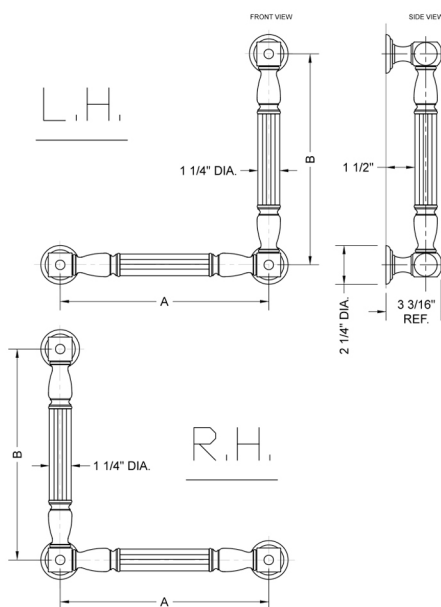

G21 32H x 16W 90° Right Hand Grab Bar

Model #: **G21-32H-16W-RH-**

FEATURES:

- ADA compliant when properly installed
- All brass construction, fully polished & plated
- All grab bars can be custom sized. Contact JACLO for pricing & availability
- Optional handshower sliders and toilet paper/wash cloth holders can be added only upon initial order
- Grab bars over 32" REQUIRE a middle post

SPECIFICATION DRAWING:

BRASS LUXURY GRAB BAR			
PART. #	DESCRIPTION	A H	B W
G21-12H-12W	CENTER TO CENTER	12"	12"
G21-12H-16W	CENTER TO CENTER	12"	16"
G21-12H-24W	CENTER TO CENTER	12"	24"
G21-12H-32W	CENTER TO CENTER	12"	32"
G21-16H-12W	CENTER TO CENTER	16"	12"
G21-16H-16W	CENTER TO CENTER	16"	16"
G21-16H-24W	CENTER TO CENTER	16"	24"
G21-16H-32W	CENTER TO CENTER	16"	32"
G21-24H-12W	CENTER TO CENTER	24"	12"
G21-24H-16W	CENTER TO CENTER	24"	16"
G21-24H-24W	CENTER TO CENTER	24"	24"
G21-24H-32W	CENTER TO CENTER	24"	32"
G21-32H-12W	CENTER TO CENTER	32"	12"
G21-32H-16W	CENTER TO CENTER	32"	16"
G21-32H-24W	CENTER TO CENTER	32"	24"
G21-32H-32W	CENTER TO CENTER	32"	32"