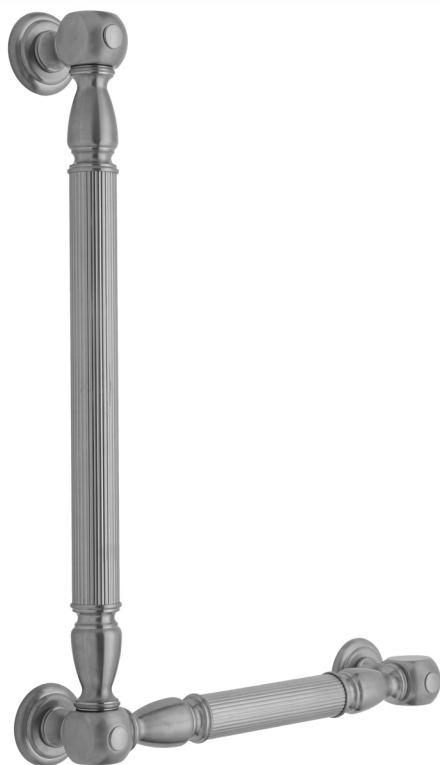

G21 32H x 16W 90° Right Hand Grab Bar

Model #: **G21-32H-16W-RH-**

FEATURES:

- ADA compliant when properly installed
- All brass construction, fully polished & plated
- All grab bars can be custom sized. Contact JACLO for pricing & availability
- Optional handshower sliders and toilet paper/wash cloth holders can be added only upon initial order
- Grab bars over 32" REQUIRE a middle post

AVAILABLE FINISHES:

Polished Chrome (PCH)	Satin Chrome (SC)	Bronze Umber (BU)
Satin Nickel (SN)	Pewter (PEW)	Caramel Bronze (CB)
Polished Nickel (PN)	Antique Brass (AB)	Antique Copper (ACU)
Oil-Rubbed Bronze (ORB)	Polished Brass (PB)	Polished Copper (PCU)
Vintage Bronze (VB)	Satin Brass (SB)	Rose Gold (RG)
Matte Black (MBK)	Satin Gold (SG)	Polished Gold (PG)
Black Nickel (BKN)	Bombay Gold (BG)	Jewelers Gold (JG)
Europa Bronze (EB)	White (WH)	Sedona Beige (SDB)
Tristan Brass (TB)	Unlacquered Brass (ULB)	Satin Cooper (SCU)

SPECIFICATION DRAWING:

BRASS LUXURY GRAB BAR			
PART. #	DESCRIPTION	A H	B W
G21-12H-12W	CENTER TO CENTER	12"	12"
G21-12H-16W	CENTER TO CENTER	12"	16"
G21-12H-24W	CENTER TO CENTER	12"	24"
G21-12H-32W	CENTER TO CENTER	12"	32"
G21-16H-12W	CENTER TO CENTER	16"	12"
G21-16H-16W	CENTER TO CENTER	16"	16"
G21-16H-24W	CENTER TO CENTER	16"	24"
G21-16H-32W	CENTER TO CENTER	16"	32"
G21-24H-12W	CENTER TO CENTER	24"	12"
G21-24H-16W	CENTER TO CENTER	24"	16"
G21-24H-24W	CENTER TO CENTER	24"	24"
G21-24H-32W	CENTER TO CENTER	24"	32"
G21-32H-12W	CENTER TO CENTER	32"	12"
G21-32H-16W	CENTER TO CENTER	32"	16"
G21-32H-24W	CENTER TO CENTER	32"	24"
G21-32H-32W	CENTER TO CENTER	32"	32"