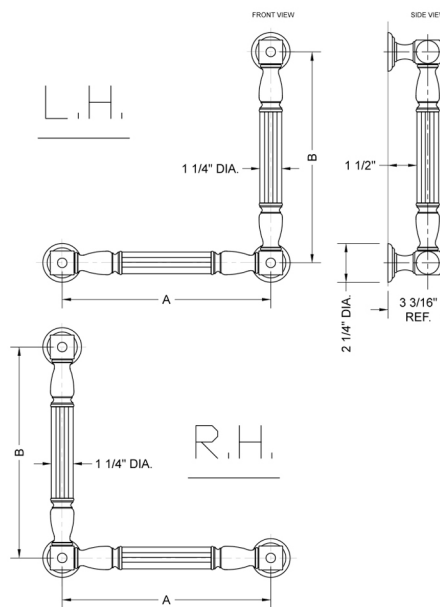

## G21 24H x 16W 90° Right Hand Grab Bar

**Model #: G21-24H-16W-RH-**

### FEATURES:

- ADA compliant when properly installed
- All brass construction, fully polished & plated
- All grab bars can be custom sized. Contact JACLO for pricing & availability
- Optional handshower sliders and toilet paper/wash cloth holders can be added only upon initial order
- Grab bars over 32" REQUIRE a middle post

### SPECIFICATION DRAWING:

BRASS LUXURY GRAB BAR			
PART. #	DESCRIPTION	A H	B W
G21-12H-12W	CENTER TO CENTER	12"	12"
G21-12H-16W	CENTER TO CENTER	12"	16"
G21-12H-24W	CENTER TO CENTER	12"	24"
G21-12H-32W	CENTER TO CENTER	12"	32"
G21-16H-12W	CENTER TO CENTER	16"	12"
G21-16H-16W	CENTER TO CENTER	16"	16"
G21-16H-24W	CENTER TO CENTER	16"	24"
G21-16H-32W	CENTER TO CENTER	16"	32"
G21-24H-12W	CENTER TO CENTER	24"	12"
G21-24H-16W	CENTER TO CENTER	24"	16"
G21-24H-24W	CENTER TO CENTER	24"	24"
G21-24H-32W	CENTER TO CENTER	24"	32"
G21-32H-12W	CENTER TO CENTER	32"	12"
G21-32H-16W	CENTER TO CENTER	32"	16"
G21-32H-24W	CENTER TO CENTER	32"	24"
G21-32H-32W	CENTER TO CENTER	32"	32"