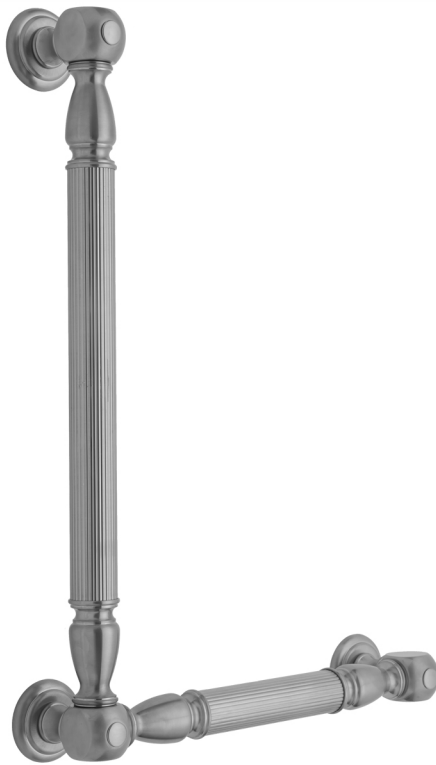

## G21 24H x 16W 90° Right Hand Grab Bar

**Model #: G21-24H-16W-RH-**

### FEATURES:

- ADA compliant when properly installed
- All brass construction, fully polished & plated
- All grab bars can be custom sized. Contact JACLO for pricing & availability
- Optional handshower sliders and toilet paper/wash cloth holders can be added only upon initial order
- Grab bars over 32" REQUIRE a middle post

### AVAILABLE FINISHES:

Polished Chrome (PCH)	Satin Chrome (SC)	Bronze Umber (BU)
Satin Nickel (SN)	Pewter (PEW)	Caramel Bronze (CB)
Polished Nickel (PN)	Antique Brass (AB)	Antique Copper (ACU)
Oil-Rubbed Bronze (ORB)	Polished Brass (PB)	Polished Copper (PCU)
Vintage Bronze (VB)	Satin Brass (SB)	Rose Gold (RG)
Matte Black (MBK)	Satin Gold (SG)	Polished Gold (PG)
Black Nickel (BKN)	Bombay Gold (BG)	Jewelers Gold (JG)
Europa Bronze (EB)	White (WH)	Sedona Beige (SDB)
Tristan Brass (TB)	Unlacquered Brass (ULB)	Satin Cooper (SCU)

### SPECIFICATION DRAWING:

BRASS LUXURY GRAB BAR			
PART. #	DESCRIPTION	A H	B W
G21-12H-12W	CENTER TO CENTER	12"	12"
G21-12H-16W	CENTER TO CENTER	12"	16"
G21-12H-24W	CENTER TO CENTER	12"	24"
G21-12H-32W	CENTER TO CENTER	12"	32"
G21-16H-12W	CENTER TO CENTER	16"	12"
G21-16H-16W	CENTER TO CENTER	16"	16"
G21-16H-24W	CENTER TO CENTER	16"	24"
G21-16H-32W	CENTER TO CENTER	16"	32"
G21-24H-12W	CENTER TO CENTER	24"	12"
G21-24H-16W	CENTER TO CENTER	24"	16"
G21-24H-24W	CENTER TO CENTER	24"	24"
G21-24H-32W	CENTER TO CENTER	24"	32"
G21-32H-12W	CENTER TO CENTER	32"	12"
G21-32H-16W	CENTER TO CENTER	32"	16"
G21-32H-24W	CENTER TO CENTER	32"	24"
G21-32H-32W	CENTER TO CENTER	32"	32"