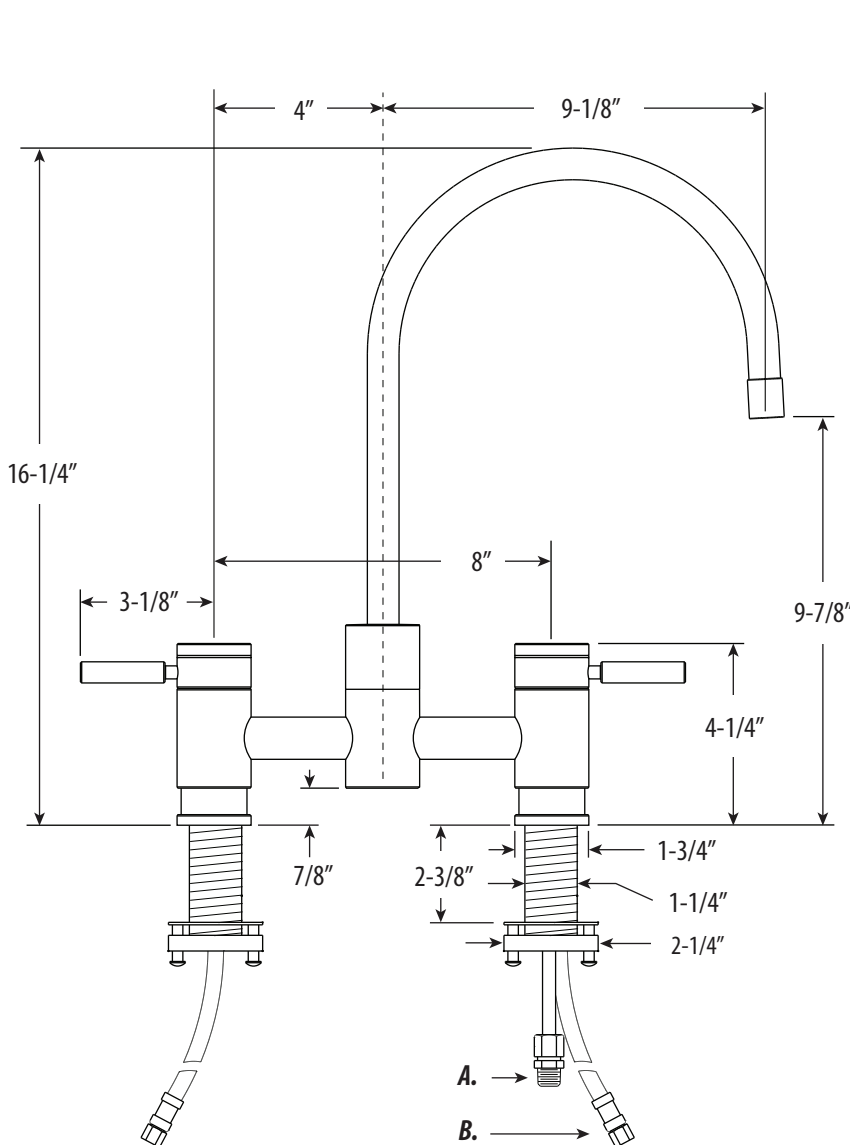

PARCHE BRIDGE FAUCET / 2PC. SUITE

7800-2

- MAX COUNTER THICKNESS 2-3/8"
- MINIMUM INSTALL HOLE SIZE 1-3/8"

- A. Side Spray Connection with 1/4" NPT Pipe Fitting
- B. Supply Hoses - 20" Long with 3/8" Compression Fittings

DIMENSIONS MAY VARY AND ARE SUBJECT TO CHANGE. NO RESPONSIBILITY IS ASSUMED FOR USE OF SUPERCEDED OR VOIDED DATA