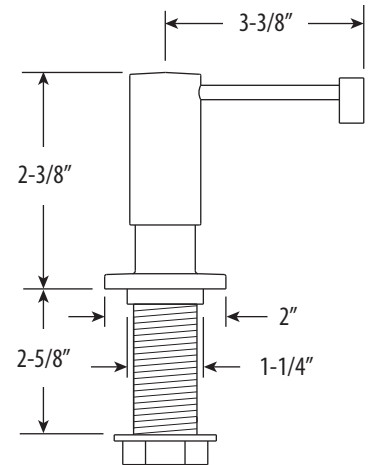

PARCHE BRIDGE FAUCET / 2PC. SUITE

7800-2

- MAX COUNTER THICKNESS 2-3/8"
- MINIMUM INSTALL HOLE SIZE 1-3/8"

- A. Side Spray Connection with 1/4" NPT Pipe Fitting
- B. Supply Hoses - 20" Long with 3/8" Compression Fittings

DIMENSIONS MAY VARY AND ARE SUBJECT TO CHANGE. NO RESPONSIBILITY IS ASSUMED FOR USE OF SUPERCEDED OR VOIDED DATA