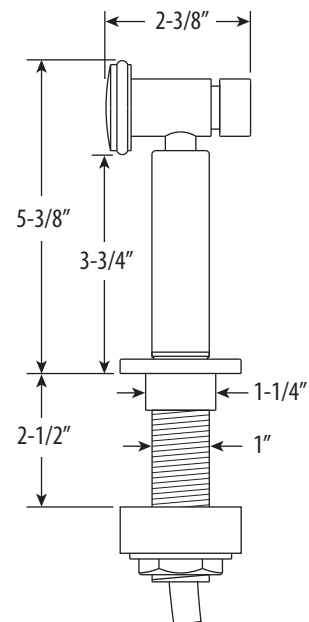

PARCHE BRIDGE FAUCET / 2PC. SUITE

7800-2

- MAX COUNTER THICKNESS 2-3/8"
- MINIMUM INSTALL HOLE SIZE 1-3/8"

- A. Side Spray Connection with 1/4" NPT Pipe Fitting
- B. Supply Hoses - 20" Long with 3/8" Compression Fittings

DIMENSIONS MAY VARY AND ARE SUBJECT TO CHANGE. NO RESPONSIBILITY IS ASSUMED FOR USE OF SUPERCEDED OR VOIDED DATA