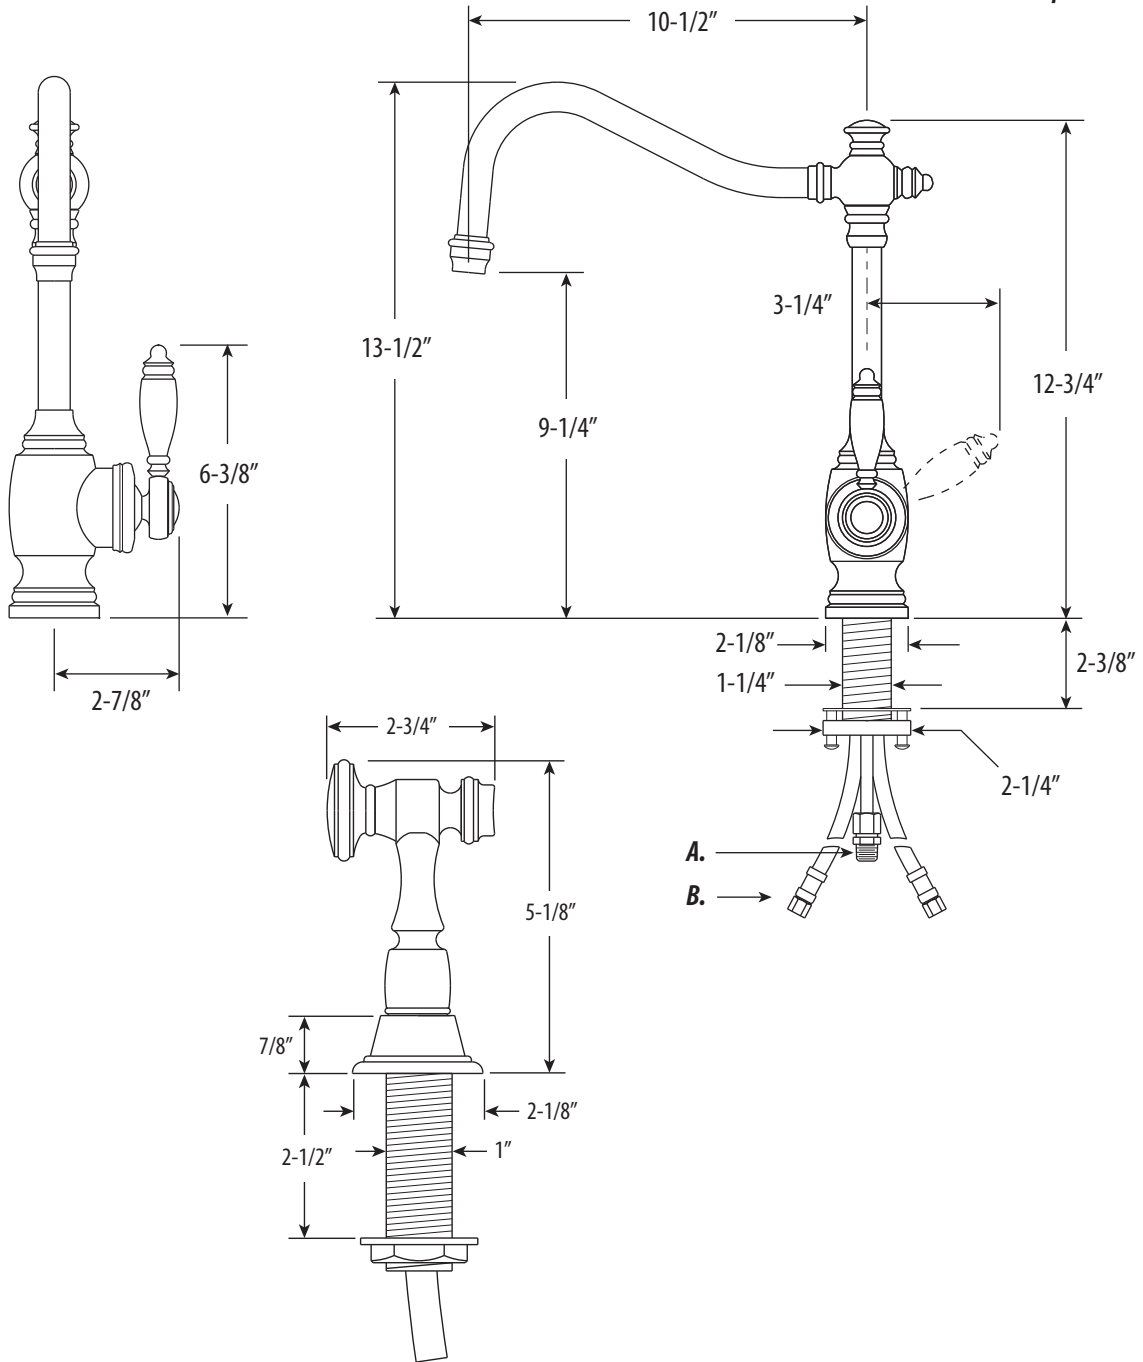

ANNAPOLIS KITCHEN FAUCET / W SIDE SPRAY

4200-1

- MAX COUNTER THICKNESS 2-3/8"
- MINIMUM INSTALL HOLE SIZE 1-3/8"

- A. Side Spray Connection with 1/4" NPT Pipe Fitting
- B. Supply Hoses - 20" Long with 3/8" Compression Fittings

DIMENSIONS MAY VARY AND ARE SUBJECT TO CHANGE. NO RESPONSIBILITY IS ASSUMED FOR USE OF SUPERCEDED OR VOIDED DATA