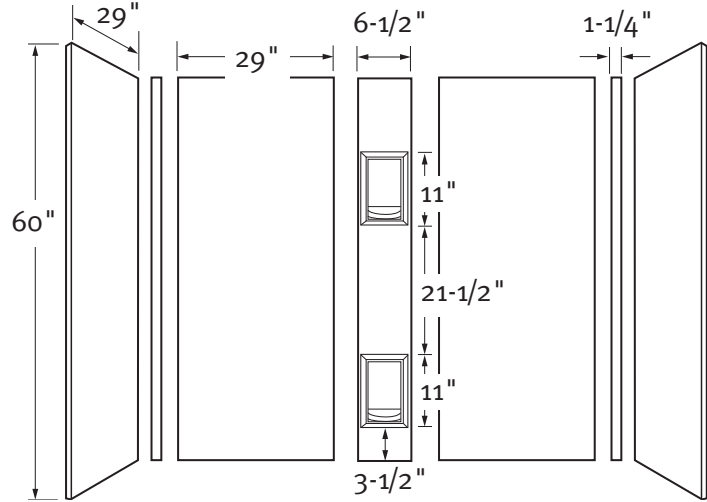

Designed to fit tub area 30" deep x 60" wide (762 mm x 1524 mm), or smaller

#### SS-60-5 Swanstone Bath Wall Kit

Model	Part	Tub Area Designed To Fit	Ship Wt. Lb.	Ship FedEx	Carton Dims. In.	Cu. Ft.
SS-60-5	SS00605	30" D x 60" W* (762 mm x 1524 mm) (or smaller)	121	-	65 x 31 x 6	7