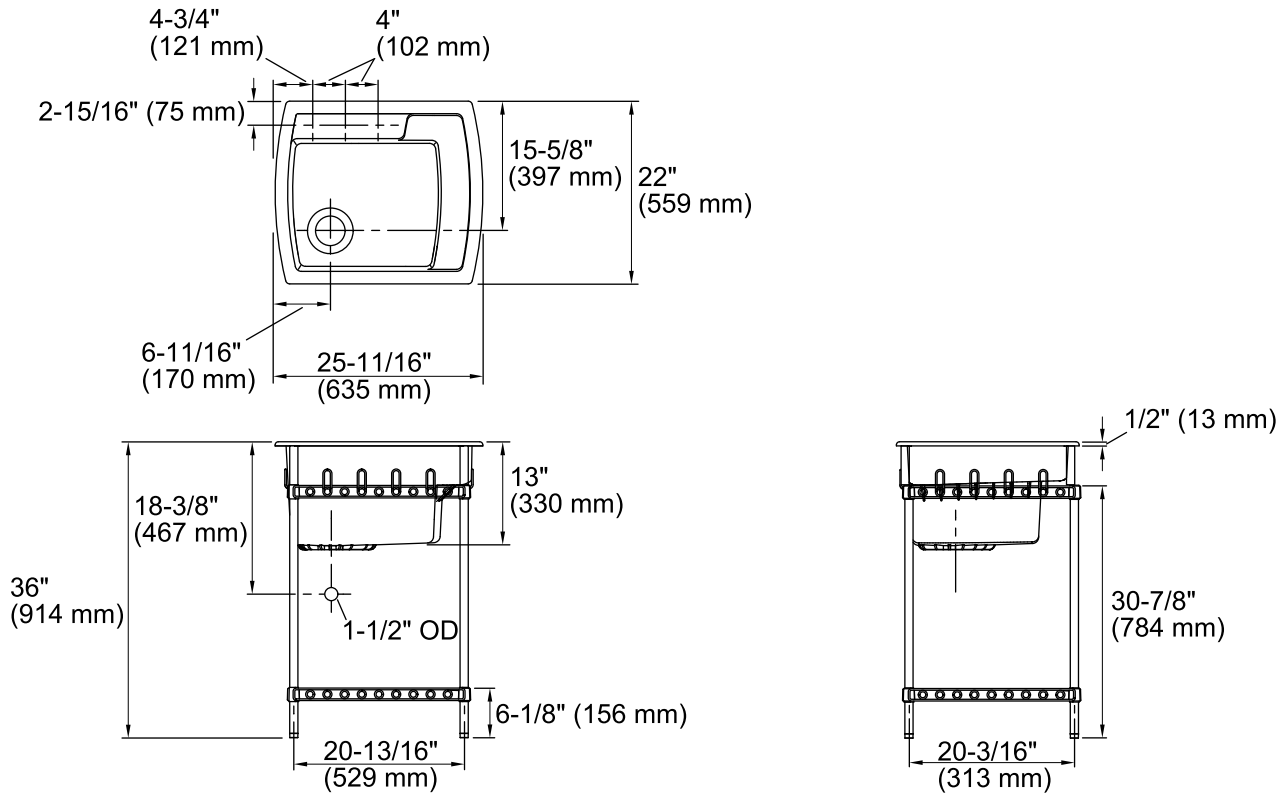

Features

- One hole pre-drilled, and two additional locations marked on the sink to create additional holes if needed
- 13"-deep single bowl
- Solid Vikrell material
- Includes a freestanding metal stand
- Lifetime limited warranty
- Certified GREENGUARD UL 2818 - Gold

See website for detailed warranty information.

Available Colors/Finishes

Color tiles intended for reference only.

Color	Code	Description
	0	White
	96	KOHLER Biscuit

Technical Information

All product dimensions are nominal.

- Bowl configuration: Single
- Installation: Freestanding
- Bowl area (Only): Length: 22" (559 mm)
Width: 16" (406 mm)
Bowl depth: 12-1/4" (311 mm)
Water depth: 12-1/4" (311 mm)
- Number of deck holes: 3
- Faucet hole(s): 1-3/8" (35 mm)
- Drain hole: 3-1/2" (89 mm)