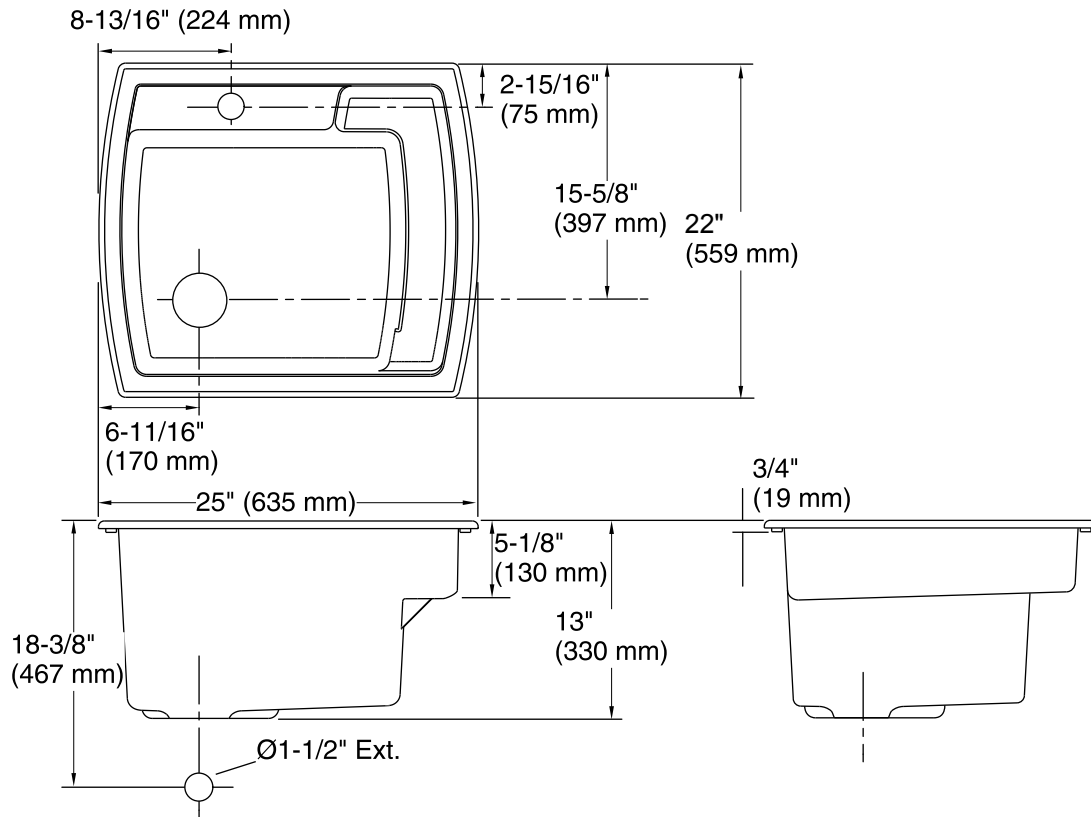

See website for detailed warranty information.

Available Colors/Finishes

Color tiles intended for reference only.

Color	Code	Description
	0	White
	96	KOHLER Biscuit

Technical Information

All product dimensions are nominal.

- Bowl configuration: Single
- Installation: Top-mount, Under-mount
- Bowl area (Only): Length: 22" (559 mm)
Width: 16" (406 mm)
Bowl depth: 12-1/4" (311 mm)
Water depth: 12-1/4" (311 mm)
- Number of deck holes: 3
- Faucet hole(s): 1-3/8" (35 mm)
- Drain hole: 3-1/2" (89 mm)
- Template: 1148620-7, required, included