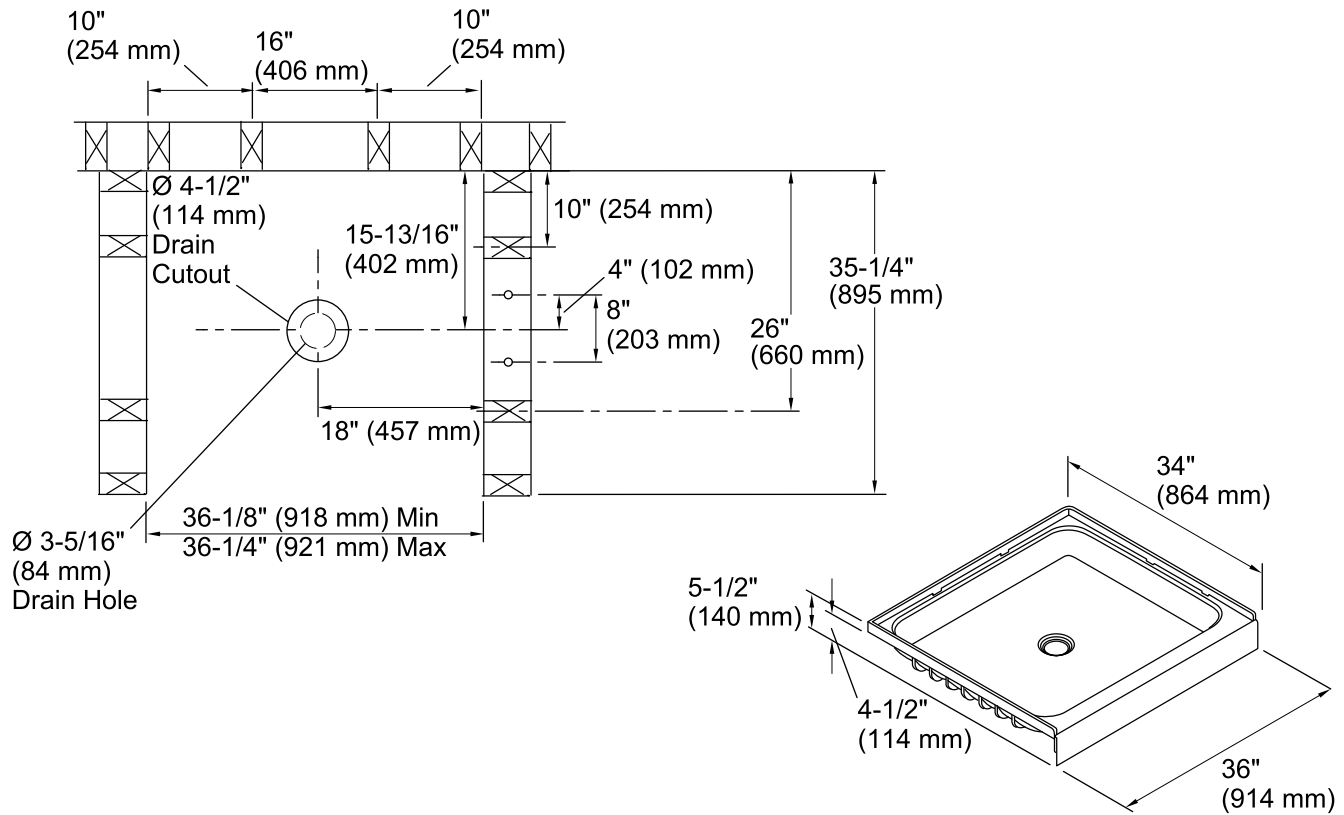

**Features**

- 4-1/2" threshold.
- Durable high-gloss finish with a molded-in textured floor.
- Center drain.
- Suitable for tile-down application.
- Compatible with Ensemble™ tile complete wall set and Ensemble™ curve complete wall set (Series 7210 and 7220)

See website for detailed warranty information.

**Available Colors/Finishes**

*Color tiles intended for reference only.*

Color	Code	Description
	0	White
	96	KOHLER Biscuit

**Technical Information**

All product dimensions are nominal.

Installation: Three-wall alcove

Drain location: Center

**Notes**

Install this product according to the installation instructions.

Studs should be positioned roughly as shown.

Double studding is recommended for pivot shower door installations.