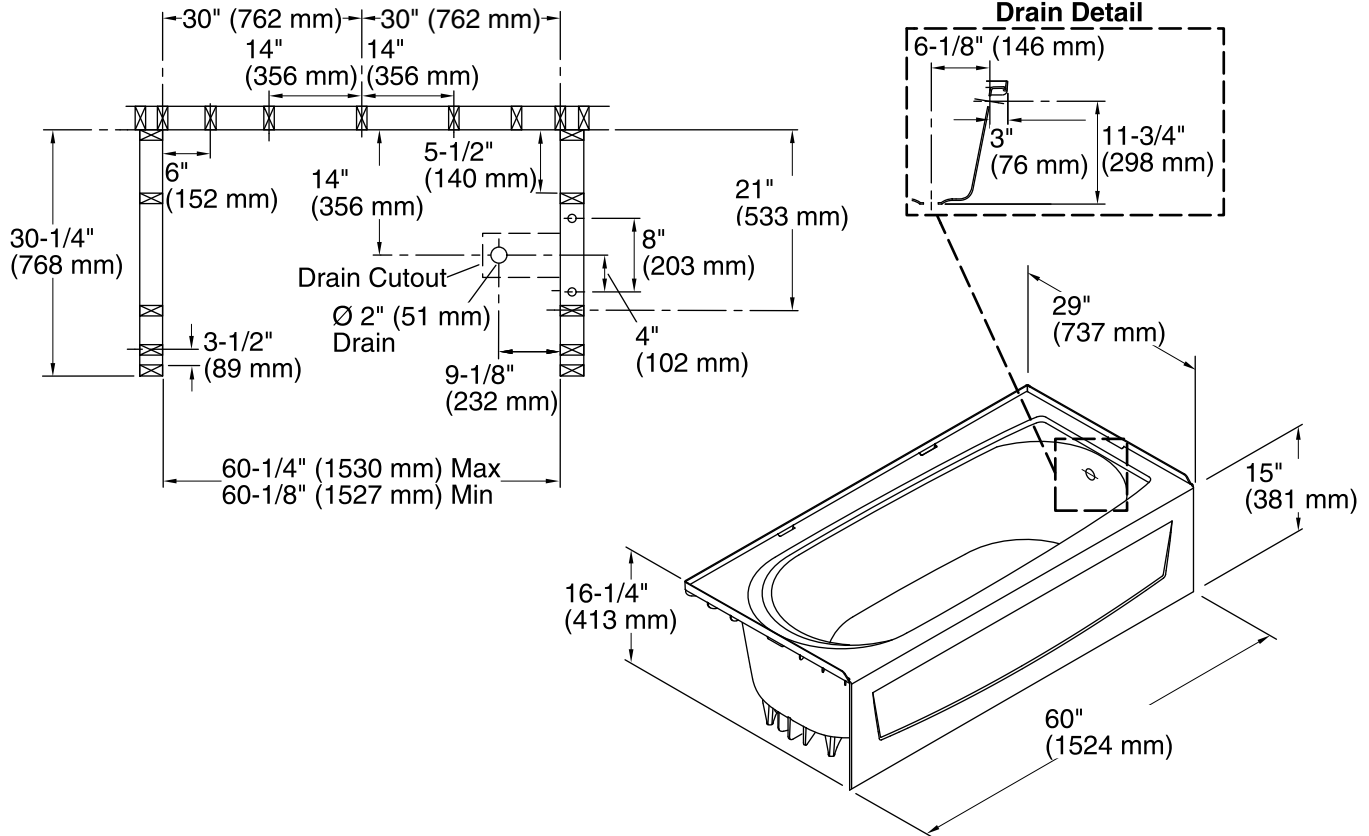

### Technical Information

All product dimensions are nominal.

Installation:	Three-wall alcove
Drain location:	Right
Basin area, bottom:	21" x 39" (533 mm x 991 mm)
Basin area, top:	24" x 53" (610 mm x 1346 mm)
Water depth:	10-1/4" (260 mm)
Water capacity:	35 gal (132.5 L)
Minimum flat for door:	1-3/4" (44 mm)