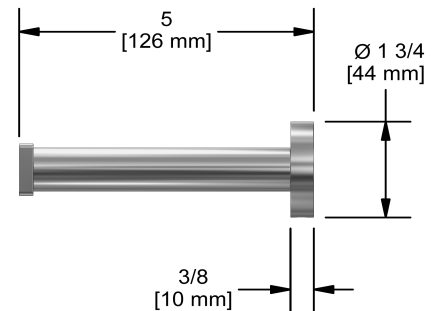

60 cm (24") double towel bar
PX6

Specifications

Description

- 2 anchor points

Available colors

- C : Chrome

Sizes, models and finishes may differ from thoses presented.

Warranty