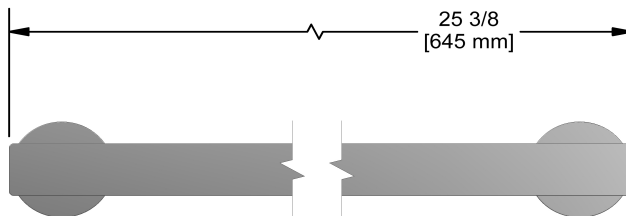

60 cm (24") double towel bar
PX6

Specifications

Description

- 2 anchor points

Available colors

- C : Chrome

Sizes, models and finishes may differ from thoses presented.

Warranty