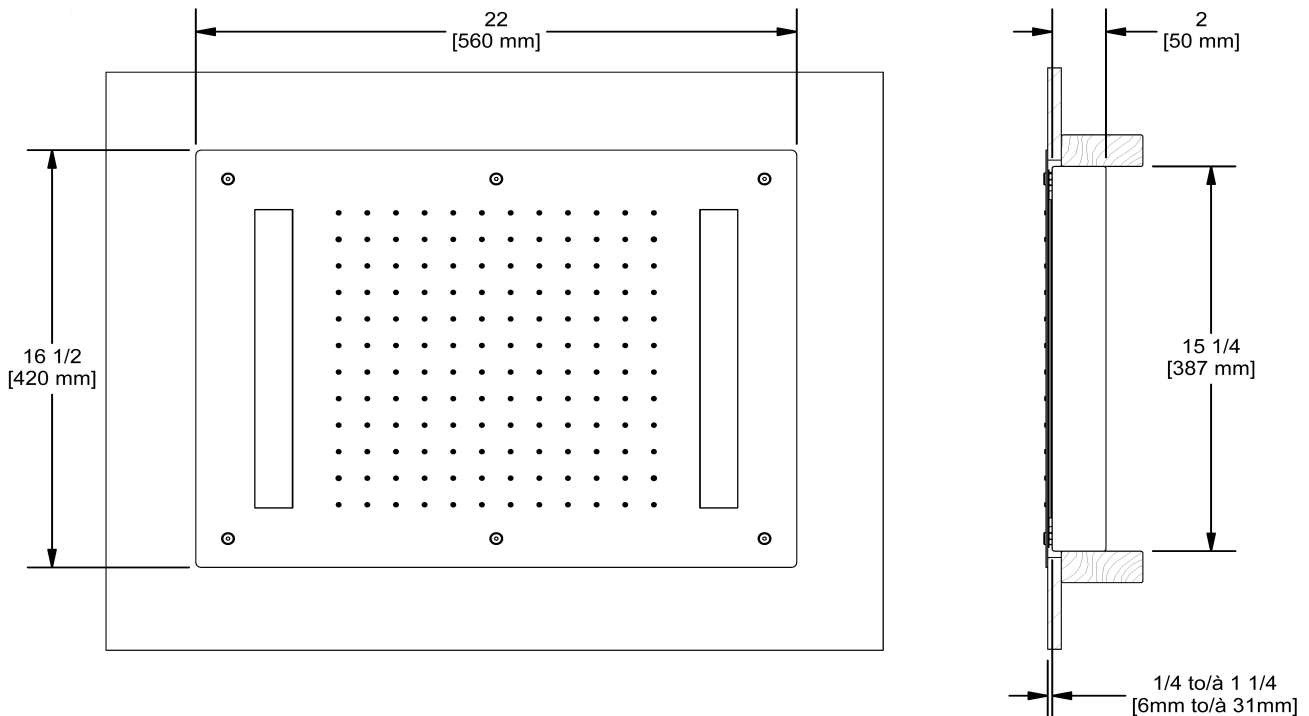

42 cm X 56 cm (22" x 16 1/2") built-in shower head
with LED light
476

Specifications

Descriptions

- G $\frac{1}{2}$ " inlet female
- Stainless steel
- Scale-free
- Wall control for the light
- 12 volts with integrated transfo
- Not recommended for use in a steam shower

Available colors

- C : Chrome

Available flow

- 7.6 L/min, 2.0 gpm (US) 60psi

Sizes, models and finishes may differ from those presented.

Warranty

This **Riobel Inc.** product you have purchased carries a Limited Lifetime Warranty on the chrome, PVD finish, blacks and all working parts and is guaranteed from the initial purchase date against all manufacturing defects. All other finishes, including plastic components, are guaranteed for one year. All electric and/or electronic parts are covered by a 5-year limited warranty.