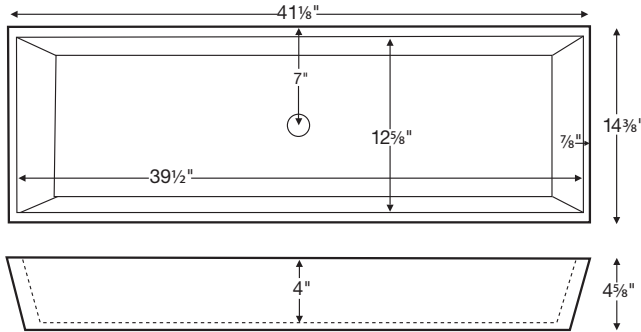

Petra 7

Petra 7 is a single-drain vessel style sink.  
For dual drain, see Petra 8, MTCS-749.

MODEL 747
41.125" x 14.375" x 4.625" Bowl: 39.5" x 12.625"
VESSEL STYLE or UNDERMOUNT
<b>SculptureStone®</b>
48 lbs / 22 kg

Due to its handcrafted nature, always measure sink on-site to ensure cut-out accuracy.

When ordered as undermount, 1/2" x 3/8" lip detail accommodates most undermount clips (shown right).

**ORDERING AND INSTALLATION**

- 1.5" drain opening
- Optional overflow available for undermount (check local codes)
- Measure on site to achieve the proper cut-out size.
- Lip detail on undermount bowl will accommodate commonly used undermount hardware. Hardware is not included.
- One-piece construction
- Non-porous, stain-, mold- and mildew-resistant SculptureStone®
- Material is approximately 70% organic
- Five-Year Limited Residential Warranty