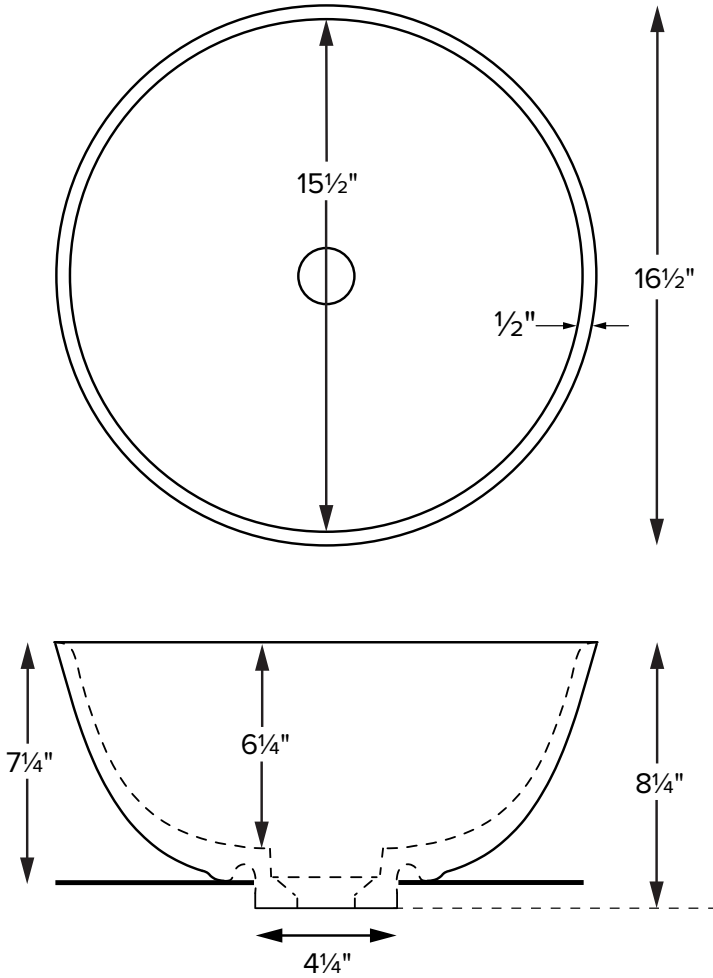

## Sandlin 2

Drain Cover

MODEL 608
16.5" x 8.25"
VESSEL STYLE
<b>Mineral Composite</b>
18 lbs / 8 kg

Base width on counter top: 6 3/4"

Always measure sink on-site to ensure cut-out accuracy.

### ORDERING AND INSTALLATION

- 1.75" drain opening
- Accommodates 1.25" to 1.5" OD lavatory drain kit
- Not available with an overflow
- Matching drain cover included (check packaging carefully)
- One-piece construction
- Limited Lifetime Residential Product Warranty

• Before discarding packaging, check for accessories that may be inside.  
 • All product measurements are  $\pm 1/2"$ .  
 • Specifications and configurations are subject to change without notice.  
 • Measurements herein supersede all others published prior to publication date below.