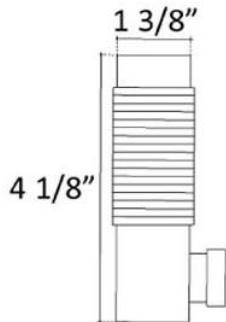

Shown in Satin Nickel (SN)

D006

POP-UP WITH LIFT ROD

DETAILS

Materials: Brass Construction
 Plated Finishes: [DB | WC | PN | SN]
 Living Finishes: [AB | VB | PB | UB]
 Drain Type: Pop Up with Horizontal Lift Rod
 Drain Size: 1.5" Standard Lavatory Drain
 Overflow Type: Non-Overflow