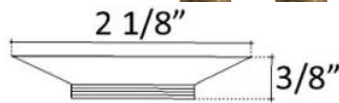

Shown in Satin Nickel (SN)

D006

POP-UP WITH LIFT ROD

DETAILS

Materials: Brass Construction
 Plated Finishes: [DB | WC | PN | SN]
 Living Finishes: [AB | VB | PB | UB]
 Drain Type: Pop Up with Horizontal Lift Rod
 Drain Size: 1.5" Standard Lavatory Drain
 Overflow Type: Non-Overflow