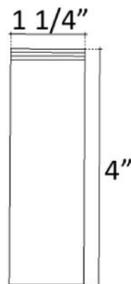

Shown in Satin Nickel (SN)

D006

POP-UP WITH LIFT ROD

DETAILS

Materials: Brass Construction
 Plated Finishes: [DB | WC | PN | SN]
 Living Finishes: [AB | VB | PB | UB]
 Drain Type: Pop Up with Horizontal Lift Rod
 Drain Size: 1.5" Standard Lavatory Drain
 Overflow Type: Non-Overflow