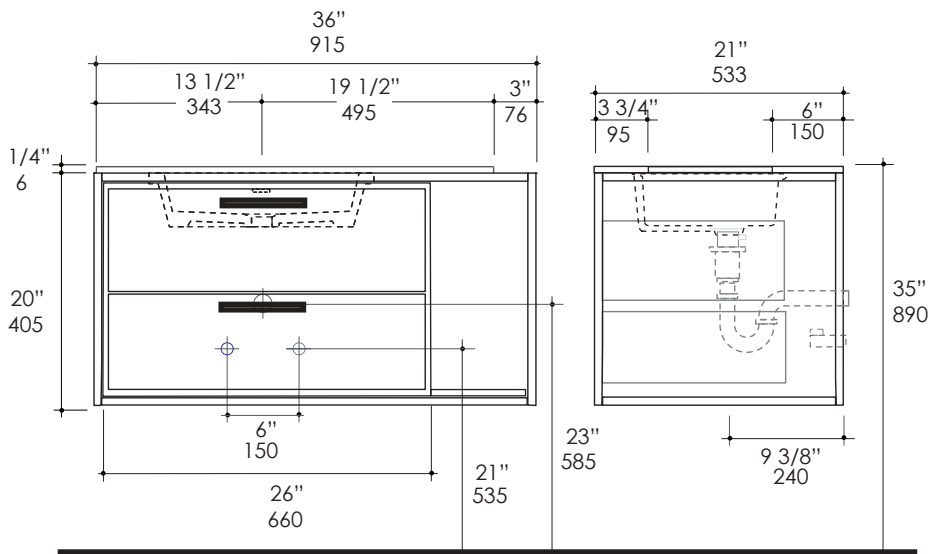

### Faucet Hole Options:

- 00 - None
- 01 - One - centered behind the sink
- 02 - Two, center and right - centered behind the sink
- 03 - Three in 8" spread - centered behind the sink

#### Notes:

Drawings provided herein are meant to give the user an idea of the product and are not made to scale. The size in inches is rounded up to the nearest 1/16". Slight variances can often occur with porcelain and woodwork. Therefore, LACAVA will not be held responsible for any cutouts, countertops, or furniture made without the actual product or template from LACAVA. Differences in color, grain, appearance and texture are inherent in all natural woodwork, and should be expected. Variances in these qualities are not deemed manufacturing defects, and will not be accepted as valid reasons to return or exchange any LACAVA woodwork. Plumbing specifications are only a guideline and may need to be altered based on the application. Product specifications are not binding to the manufacturer and can be changed without notice at any time. Please refer to your shipment for product final sizes.