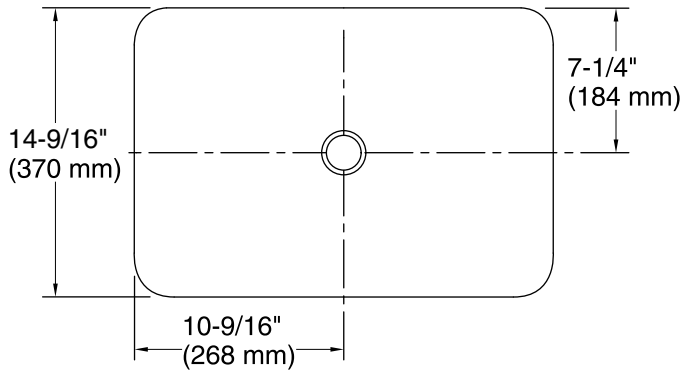

Dutchmaster Midnight Floral™ Carillon® Rectangle

Wading Pool® Bathroom Sink

Recommended ADA Installation