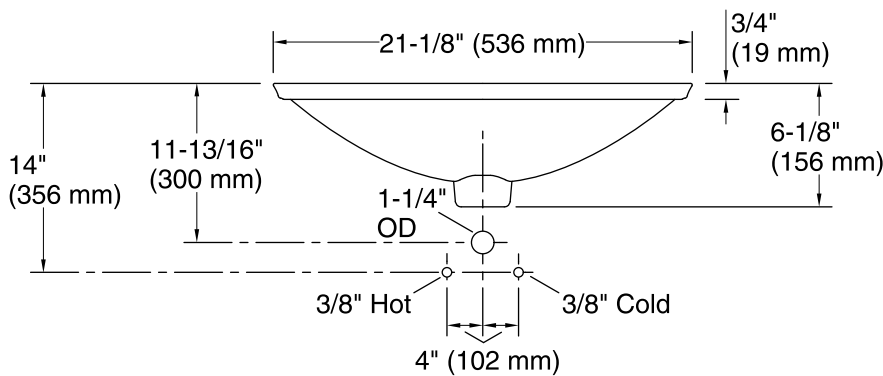

Dutchmaster Midnight Floral™ Carillon® Rectangle

Wading Pool® Bathroom Sink
K-30334-DM2

Features

- Vitreous china with decorative design.
- Wading Pool®
- 21-1/8" x 14-9/16" rectangle.
- Without overflow.

Standard Installation

Technical Information

All product dimensions are nominal.

- Bowl configuration: Single
- Installation: Drop-in
- Bowl area (Only)
 - Length: 21-1/8" (536 mm)
 - Width: 14-9/16" (370 mm)
 - Bowl depth: 4-1/8" (105 mm)
 - Water depth: 4-1/8" (105 mm)
- Template: 1242828, required, included