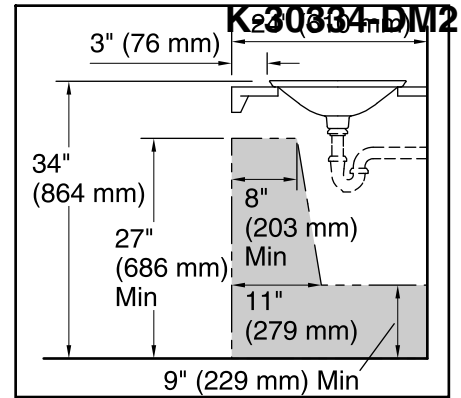

Dutchmaster Midnight Floral™ Carillon® Rectangle

Wading Pool® Bathroom Sink

Recommended ADA Installation