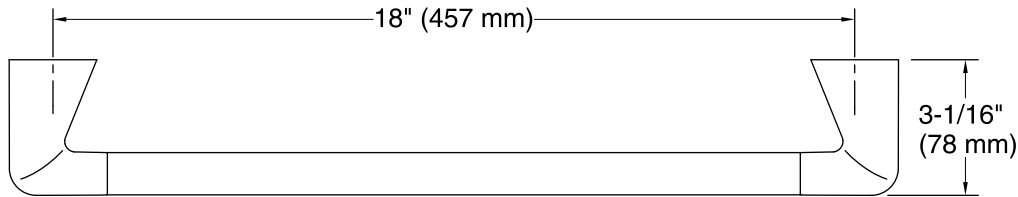

Technical Information

All product dimensions are nominal.

Notes

Install this product according to the installation instructions.

CAUTION: Risk of personal injury. Do not install these products in any area where they are likely to be used inadvertently as a grab bar or support bar. These products are not designed or intended for use as a grab bar or support bar.