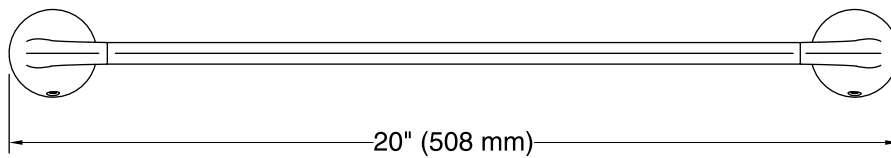

Technical Information

All product dimensions are nominal.

Notes

Install this product according to the installation instructions.

CAUTION: Risk of personal injury. Do not install these products in any area where they are likely to be used inadvertently as a grab bar or support bar. These products are not designed or intended for use as a grab bar or support bar.