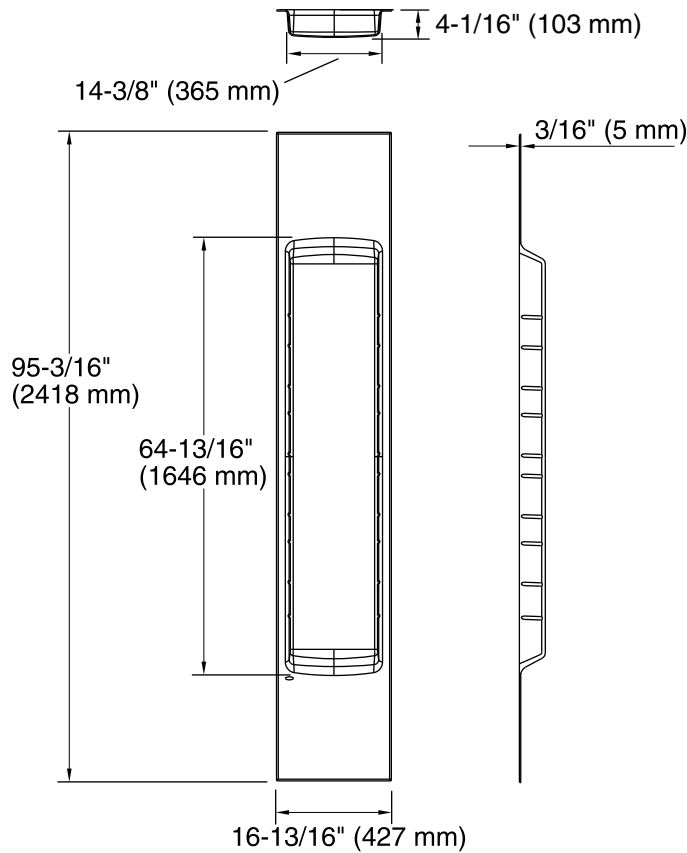

Features

- For use with KOHLER Choreograph wall panels.
- Four shelves; all removable for easy cleaning.
- Unique design ensures no water can collect on the shelves.
- Shower basket offers concealed storage for small items.
- Shelves and basket are height-adjustable to 10 positions.
- One shelf includes a hook for hanging storage and a cup for toothbrushes or razors.
- Integrated foot ledge makes it easier to shave or wash your feet.
- Recommended K-97636 Choreograph seam joint for installation (sold separately).

Material

- Acrylic with matte finish to coordinate with Choreograph walls.

Recommended Products/Accessories

K-97636 96" Seam Joint

Included Components

Additional Components:

Integral hook
Rubber basket
Shelves (3)

Color	Code	Description
	0	White
	96	Biscuit
	47	Almond
	NY	Dune
	95	Ice™ Grey
	G9	Sandbar

Technical Information

All product dimensions are nominal.

Installation: Individual wall

Weight: 17.5 lbs (7.9 kg)

Notes