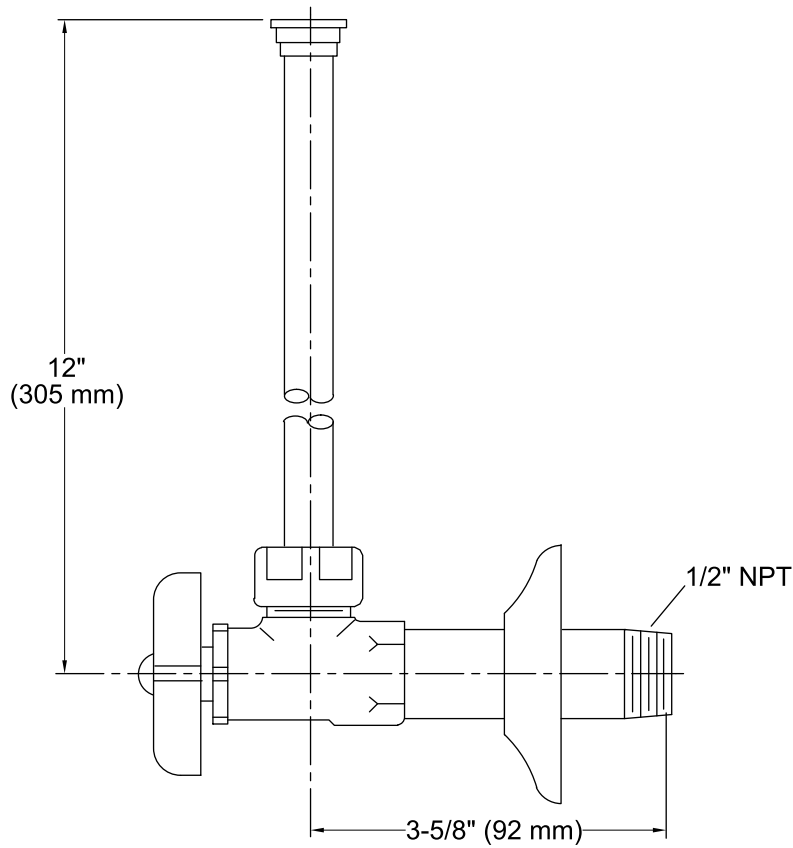

KOHLER® Faucets

Angle Supply with Stop (single) K-7638

Features

- Brass construction.
- Compression valve.
- Annealed vertical tube with supply flange.
- 1/2" NPT connection with flange.
- Four-arm handle stop.

Technical Information

All product dimensions are nominal.

Notes

Install this product according to the installation guide.