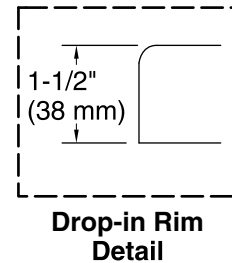

Color Code Description

	0	White
	96	Biscuit
	47	Almond

No change in measurements if connected with drain illustrated. (K-37382)

 Recommended Faucet Location

Access Panel
20" (508 mm) W x 15" (381 mm) H

Required Electrical Service

Technical Information

All product dimensions are nominal.

Installation:	Drop-in, Under-mount
Drain location:	End
Basin area, bottom:	48-5/8" x 24-1/2" (1235 mm x 622 mm)
Basin area, top:	60" x 32-3/16" (1523 mm x 818 mm)
Minimum floor load:	34 lbs/ft ² (166 kg/m ²)
Water depth:	14-5/16" (364 mm)
Water capacity:	70 gal (265 L)
Template:	Drop-in, 1233384-7, not required, included Under-mount, 123, not required, not included
Electrical component rating:	Pump: 120 V, 7.5 A, 60 Hz
Pump speed:	Single