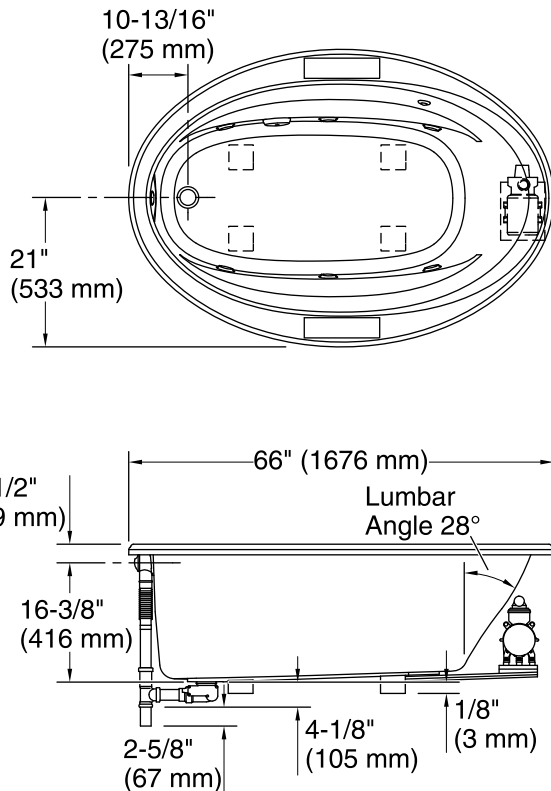

Color Code Description

	0	White
	96	Biscuit
	47	Almond

No change in measurements if connected with drain illustrated. (K-37382)

 Recommended Faucet Location

Access Panel
20" (508 mm) W x 15" (381 mm) H

Required Electrical Service

Technical Information

All product dimensions are nominal.

Installation:	Drop-in, Under-mount
Drain location:	End
Basin area, bottom:	48-5/8" x 24-1/2" (1235 mm x 622 mm)
Basin area, top:	60" x 32-3/16" (1523 mm x 818 mm)
Minimum floor load:	34 lbs/ft ² (166 kg/m ²)
Water depth:	14-5/16" (364 mm)
Water capacity:	70 gal (265 L)
Template:	Drop-in, 1233384-7, not required, included Under-mount, 123, not required, not included
Electrical component rating:	Pump: 120 V, 7.5 A, 60 Hz
Pump speed:	Single

Notes

Measure your actual product for rough-in details. Install this product according to the installation instructions.

The hot water supply should be 70% of the capacity of the bath or greater. Installations will vary.