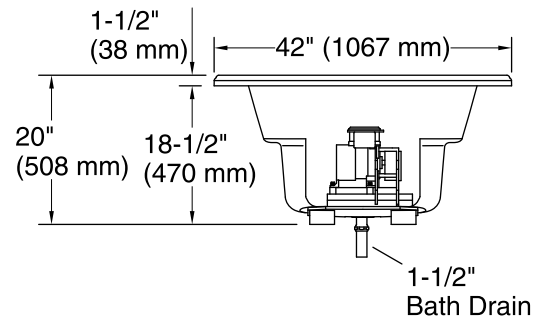

Color Code Description

	0	White
	96	Biscuit
	47	Almond

No change in measurements if connected with drain illustrated. (K-37382)

 Recommended Faucet Location

Access Panel
20" (508 mm) W x 15" (381 mm) H

Required Electrical Service

Technical Information

All product dimensions are nominal.

Installation:	Drop-in, Under-mount
Drain location:	End
Basin area, bottom:	48-5/8" x 24-1/2" (1235 mm x 622 mm)
Basin area, top:	60" x 32-3/16" (1523 mm x 818 mm)
Minimum floor load:	34 lbs/ft ² (166 kg/m ²)
Water depth:	14-5/16" (364 mm)
Water capacity:	70 gal (265 L)
Template:	Drop-in, 1233384-7, not required, included Under-mount, 123, not required, not included
Electrical component rating:	Pump: 120 V, 7.5 A, 60 Hz
Pump speed:	Single