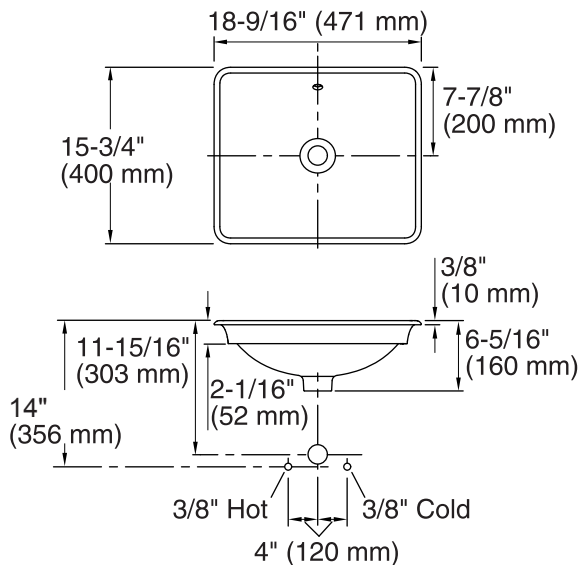

THE BOLD LOOK
OF **KOHLER**®

Technical Information

All product dimensions are nominal.

- Bowl configuration: Single
- Installation: Vessel
- Bowl area (Only):
 - Length: 17-1/2" (445 mm)
 - Width: 14-3/4" (375 mm)
 - Bowl depth: 4-9/16" (116 mm)
 - With overflow: Yes
 - Water depth: 2-15/16" (74 mm)
- Template: 1222632-7, required, included