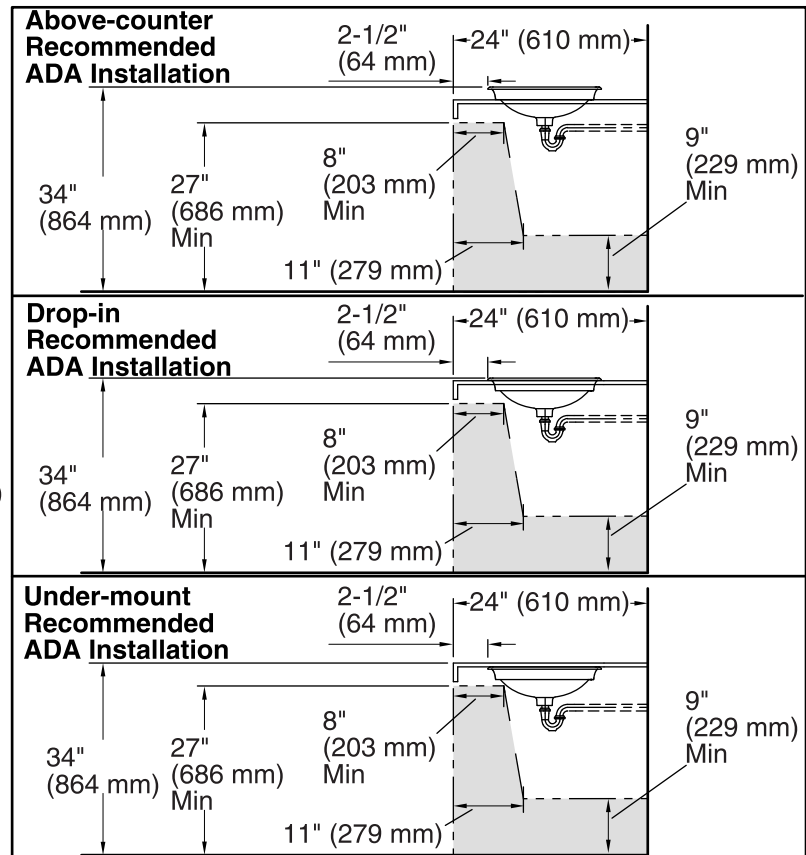

Iron Plains® Rectangle Wading Pool®

Bathroom Sink
K-5400-P5

Features

- Rectangular basin.
- No faucet holes; requires wall- or counter-mount faucet.
- Overflow drain.
- Iron Black painted underside.

Material

THE BOLD LOOK
OF **KOHLER**®

Technical Information

All product dimensions are nominal.

- Bowl configuration: Single
- Installation: Vessel
- Bowl area (Only):
 - Length: 17-1/2" (445 mm)
 - Width: 14-3/4" (375 mm)
 - Bowl depth: 4-9/16" (116 mm)
 - With overflow: Yes
 - Water depth: 2-15/16" (74 mm)
- Template: 1222632-7, required, included