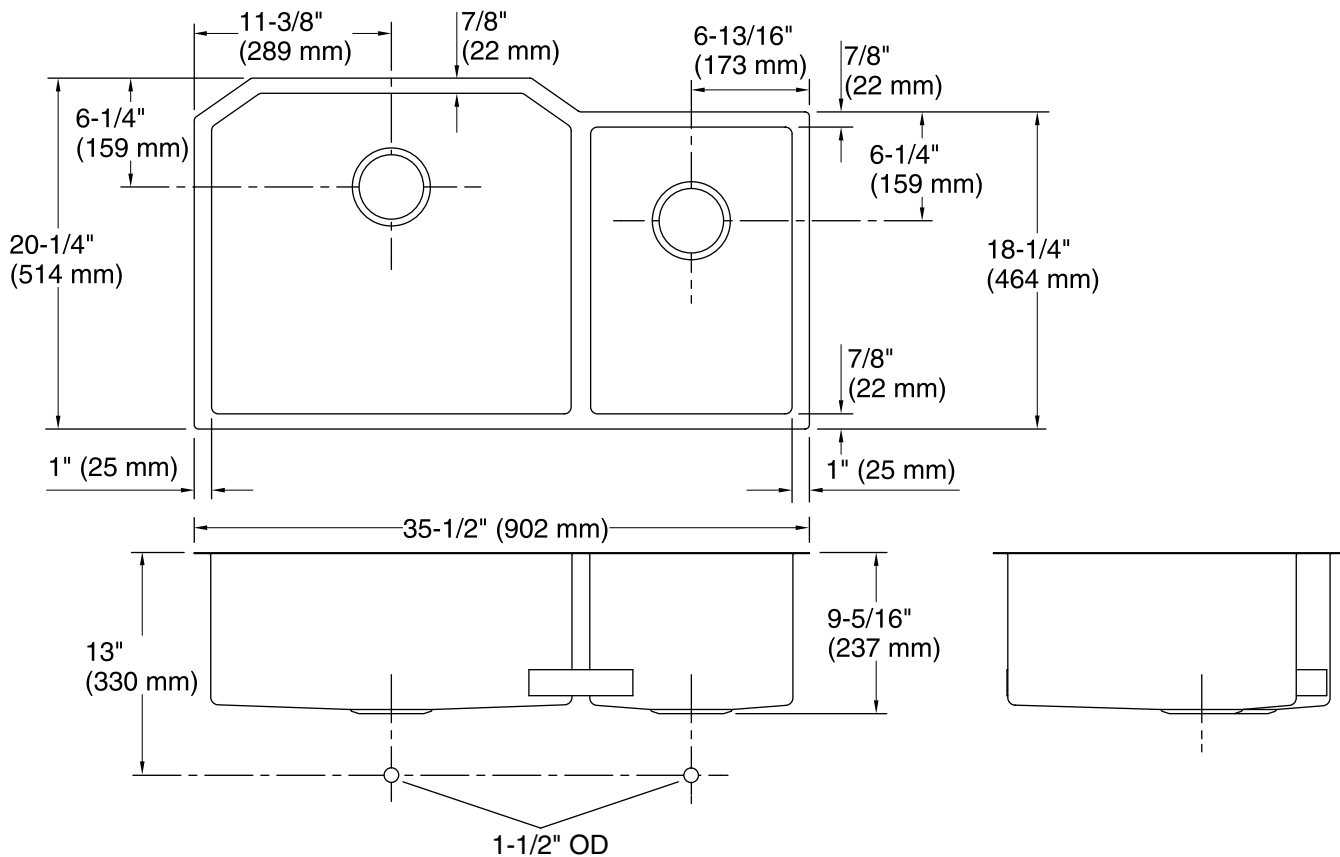

Technical Information

All product dimensions are nominal.

Bowl configuration:	Off-set Large/small
Installation:	Under-mount
Min. base cabinet width:	39" (991 mm)
Bowl area (Left):	Length: 20-3/4" (527 mm) Width: 18-1/2" (470 mm) Bowl depth: 9-5/16" (237 mm) Water depth: 9" (229 mm)
Bowl area (Right):	Length: 11-5/8" (295 mm) Width: 16-1/2" (419 mm) Bowl depth: 9-5/16" (237 mm) Water depth: 9" (229 mm)
Drain hole:	3-11/16" (94 mm)
Template:	1281147-7, required, included

Notes

Install this product according to the installation instructions.

Allow a minimum of 3" (76 mm) clearance around the sink rim for clip attachment.

Minimum base cabinet width 36" - 39" (36" may require cabinet modifications). Consult an installer for confirmation.