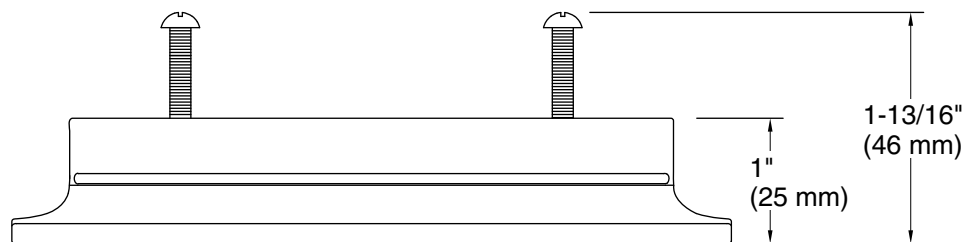

Technical Information

All product dimensions are nominal.

Material: Zinc