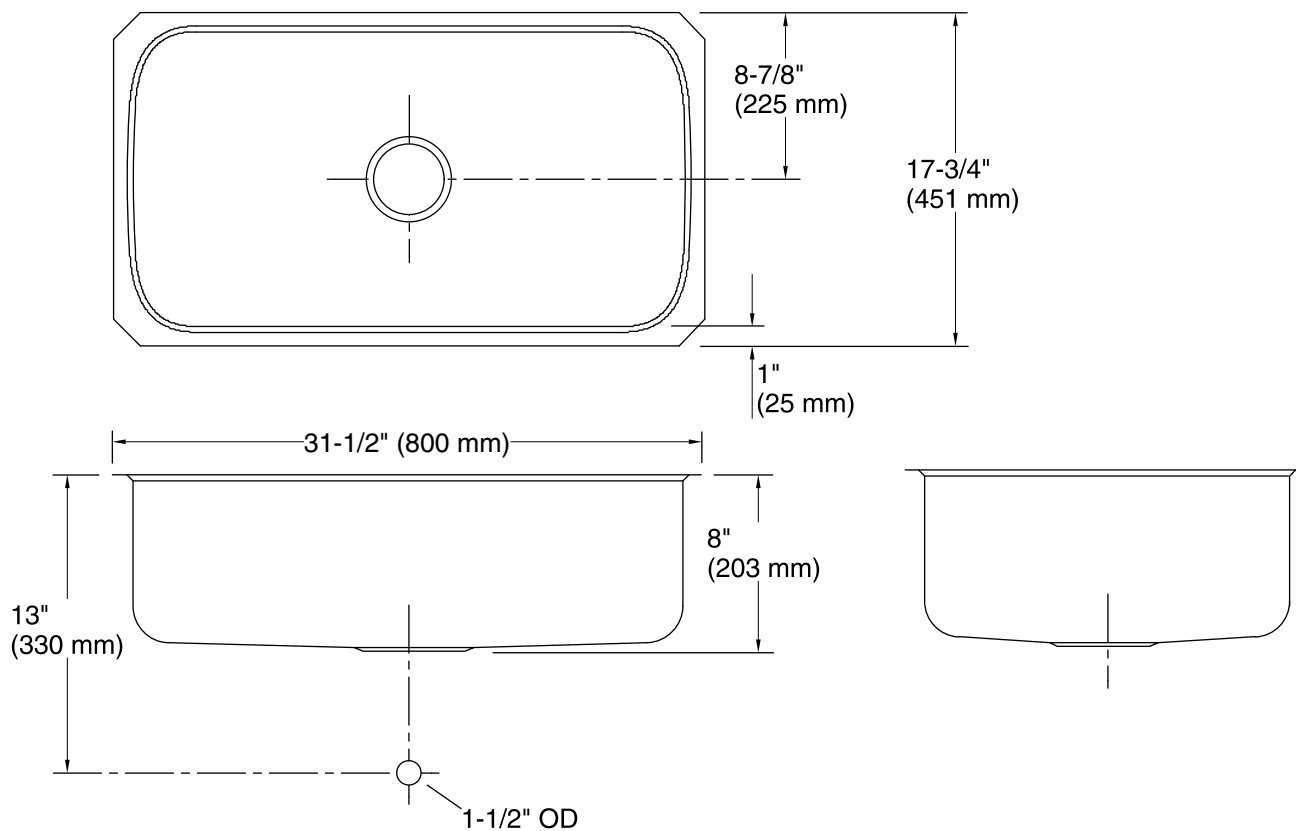

Technical Information

All product dimensions are nominal.

Bowl configuration: Single

Installation: Under-mount

Min. base cabinet width: 36" (914 mm)

Bowl area (Only): Length: 29-1/2" (749 mm)
Width: 15-3/4" (400 mm)
Water depth: 7-5/8" (194 mm)

Drain hole: 3-5/8" (92 mm)

Template: 1016732-7, required, included

Notes

Install this product according to the installation instructions.