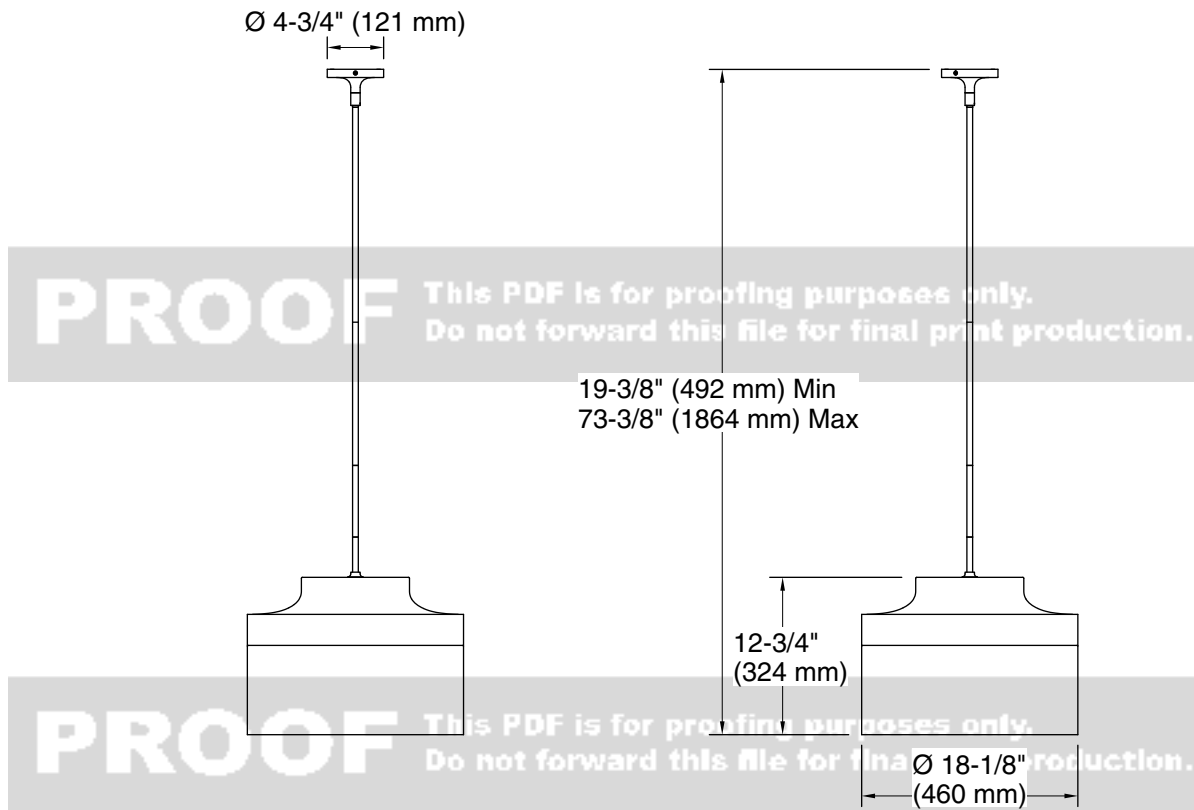

Required Electrical Service

One circuit required.

120 V, 60 Hz

Notes

Install this product according to the installation instructions.

Technical Information

All product dimensions are nominal.

Material:	Steel, Aluminum, Glass
Number of Lights:	4
Lighting Type:	Socket-based
Socket Type:	E-26 Medium
Number of Shades:	1
Shade Type:	Glass - clear
Hanging Type:	Downrod
Downrod Detail:	1 x 3" (76 mm), 1 x 6" (152 mm), 1 x 12" (305 mm), 2 x 18" (457 mm)
Height:	19-3/8" (492 mm) - 73-3/8" (1864 mm)