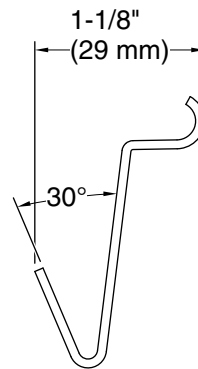

Features

- Durable stainless steel construction.
- Included with K-25784, K-25786, K-25788 and K-29825 Cairn® farmhouse sinks.

Codes/Standards

None Applicable

KOHLER® One-Year Limited Warranty

See website for detailed warranty information.

Available Colors/Finishes

Color tiles intended for reference only.

Color	Code	Description
	ST	Stainless Steel

Technical Information

All product dimensions are nominal.

Installation Type: Freestanding

Material: Stainless Steel