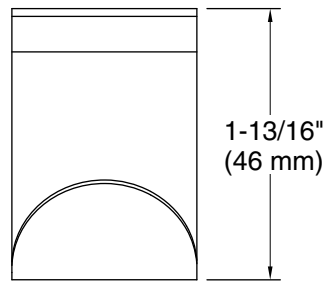

Available Colors/Finishes

Color tiles intended for reference only.

Color	Code	Description
	ST	Stainless Steel

Technical Information

All product dimensions are nominal.

Installation Type: Freestanding

Material: Stainless Steel