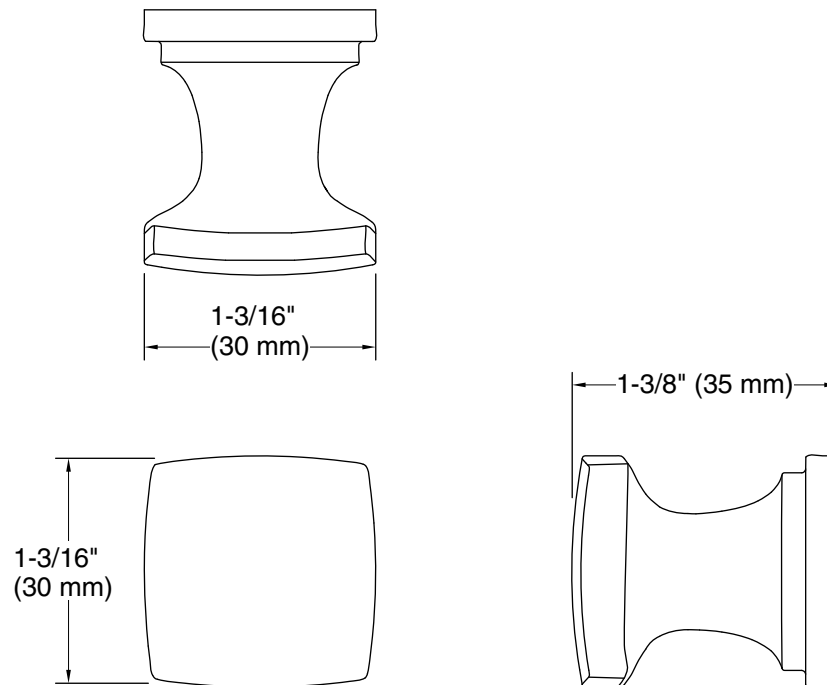

### Included Components

Additional Components:

Mounting hardware

## Technical Information

All product dimensions are nominal.

Material: Zinc