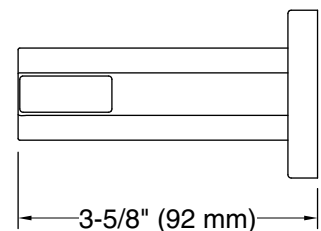

Technical Information

All product dimensions are nominal.

Material: Zinc, Stainless Steel

Notes

Install this product according to the installation instructions.

CAUTION: Risk of personal injury. Do not install these products in any area where they are likely to be used inadvertently as a grab bar or support bar. These products are not designed or intended for use as a grab bar or support bar.