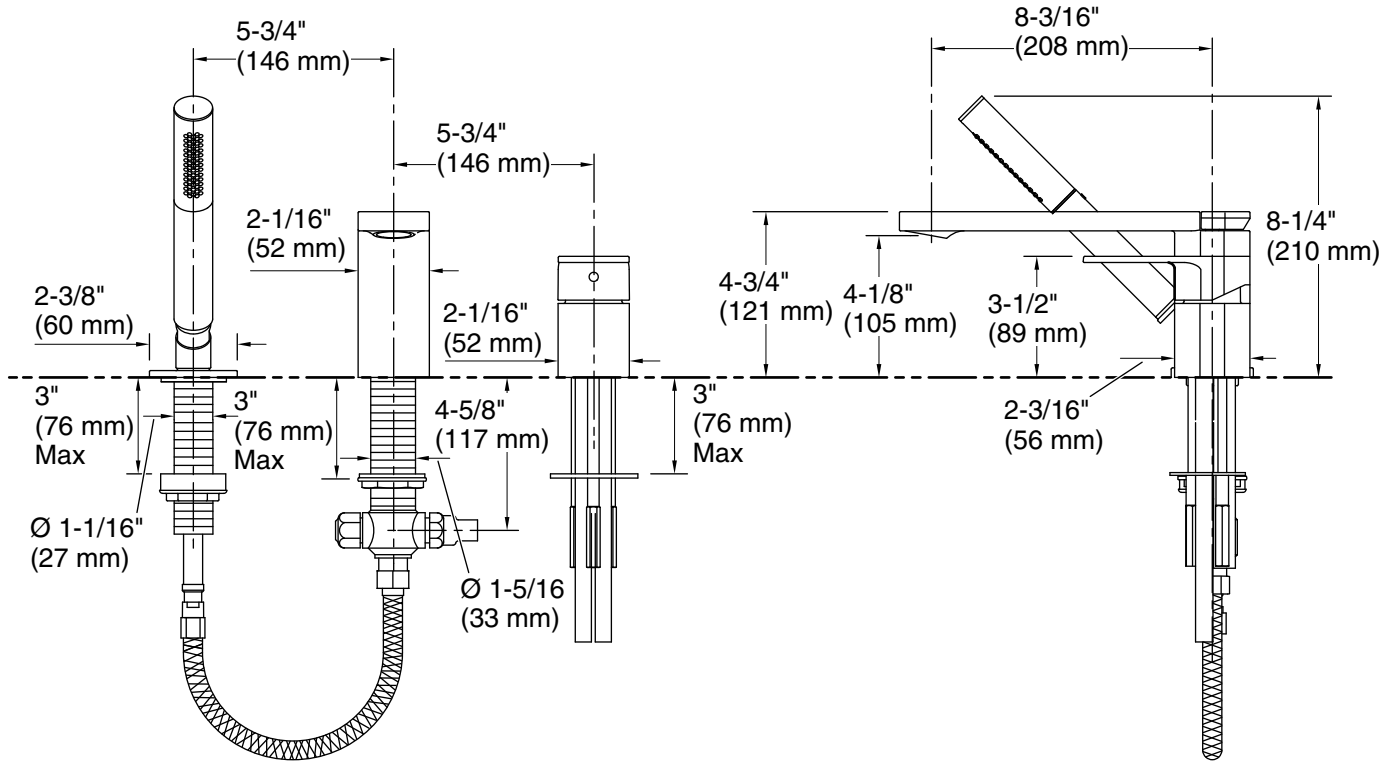

Features

- A single handle controls both on/off activation and temperature setting
- 8-3/16" (208 mm) spout reach
- 8.0 gpm (30.3 lpm) maximum bath faucet flow rate at 45 psi (3.1 bar)
- 1.75 gpm (6.6 lpm) maximum handshower flow rate at 45 psi (3.1 bar)
- Coordinates with other products in the Parallel collection

Material

- Premium metal construction for durability and reliability
- KOHLER® finishes resist corrosion and tarnishing

Installation

- Deck-mount

Recommended Products/Accessories

- K-23723 Faucet cleaner
- K-21897 Double toilet paper holder
- K-23524 18" towel bar
- K-23525 24" towel bar
- K-23526 Towel arm
- K-23527 Vertical toilet paper holder
- K-23528 Pivoting toilet paper holder
- K-23529 Robe hook

Technical Information

All product dimensions are nominal.

Faucet:

Flow rate: 8 gal/min (30.3 l/min)

Pressure: 45 psi (3.1 bar)

Drain included: No

Spout:

Spout reach: 8-3/16" (209 mm)

Handshower:

Rated maximum flow: 1.75 gal/min (6.6 l/min)

Pressure: 45 psi (3.1 bar)

Notes

Install this product according to the installation instructions.