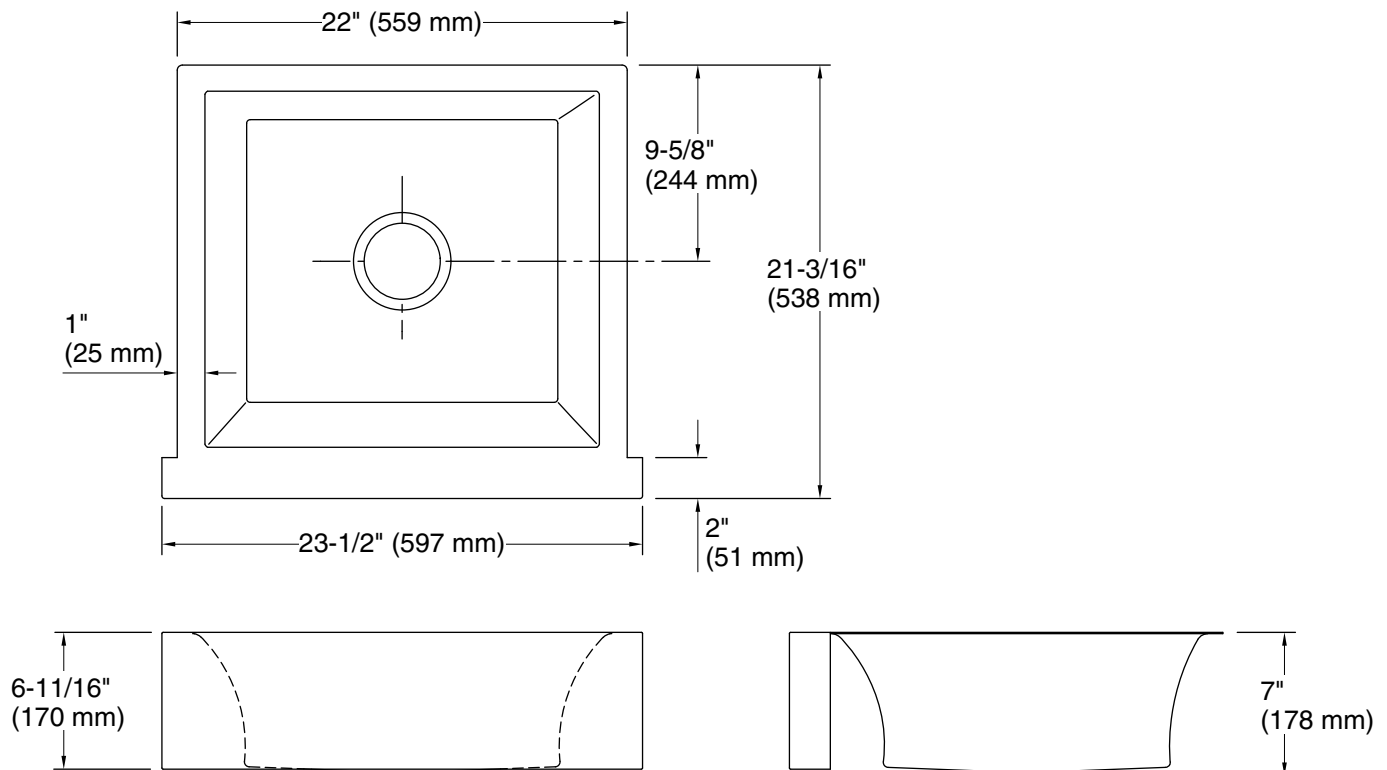

### FEATURES

L20513

- 16-gauge, polished distressed stainless steel
- Flower inspiration for shaping of interior bowl design

PRODUCT INFORMATION	
Fixture*:	
Basin Area	20" (508 mm) x 17-13/16" (452 mm)
Water Depth	6-11/16" (170 mm)
Drain Hole	Ø 3-11/16" (94 mm)
*Approximate measurements for comparison only.	
Included Components:	
Cutout Template	1369514-7
Hardware Kit	91915