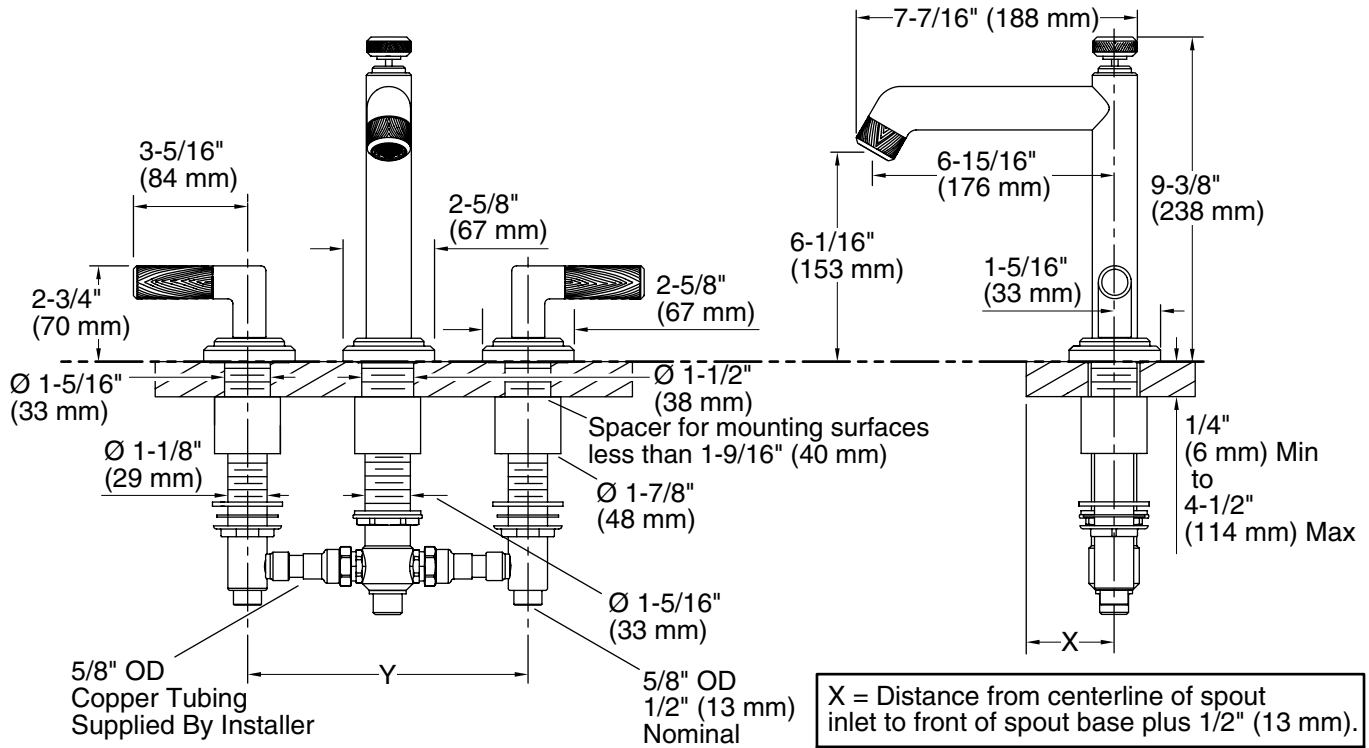

P24903

X = Distance from centerline of spout inlet to front of spout base plus 1/2" (13 mm).
 Y = Distance between valve body centerlines varies. Minimum distance is 8" (203 mm).

SPECIFIED MODEL		
Model	Description	Finishes
P24903-CPH	Pinna Paletta Deck-Mount Bath Set with Diverter w/Polished Chrome Accent	<input type="checkbox"/> CP Polished Chrome
P24903-AD	Pinna Paletta Deck-Mount Bath Set with Diverter w/Nickel Silver Accent	<input type="checkbox"/> AD Nickel Silver
P24903-ADW	Pinna Paletta Deck-Mount Bath Set with Diverter w/Antique Nickel Accent	<input type="checkbox"/> AD Nickel Silver
P24903-ABW	Pinna Paletta Deck-Mount Bath Set with Diverter w/Antique American Bronze Accent	<input type="checkbox"/> BZ Antique Bronze
P24903-ULB	Pinna Paletta Deck-Mount Bath Set with Diverter w/Unlacquered Brass Accent	<input type="checkbox"/> ULB Unlacquered Brass
Required Rough-in		
P19304-00	Deck-Mount Bath Valve with Diverter	<input type="checkbox"/> NA
Required Accessories		
P24174-00	Laura Kirar Deck-Mount Handshower Trim	<input type="checkbox"/> CP Polished Chrome <input type="checkbox"/> AD Nickel Silver <input type="checkbox"/> BZ Antique Bronze <input type="checkbox"/> ULB Unlacquered Brass
P24938-CPH	Pinna Paletta Handshower and Hose w/Polished Chrome Accent	<input type="checkbox"/> CP Polished Chrome
P24938-AD	Pinna Paletta Handshower and Hose w/Nickel Silver Accent	<input type="checkbox"/> AD Nickel Silver
P24938-ADW	Pinna Paletta Handshower and Hose w/Antique Nickel Accent	<input type="checkbox"/> AD Nickel Silver
P24938-ABW	Pinna Paletta Handshower and Hose w/Antique American Bronze Accent	<input type="checkbox"/> BZ Antique Bronze
P24938-ULB	Pinna Paletta Handshower and Hose w/Unlacquered Brass Accent	<input type="checkbox"/> ULB Unlacquered Brass