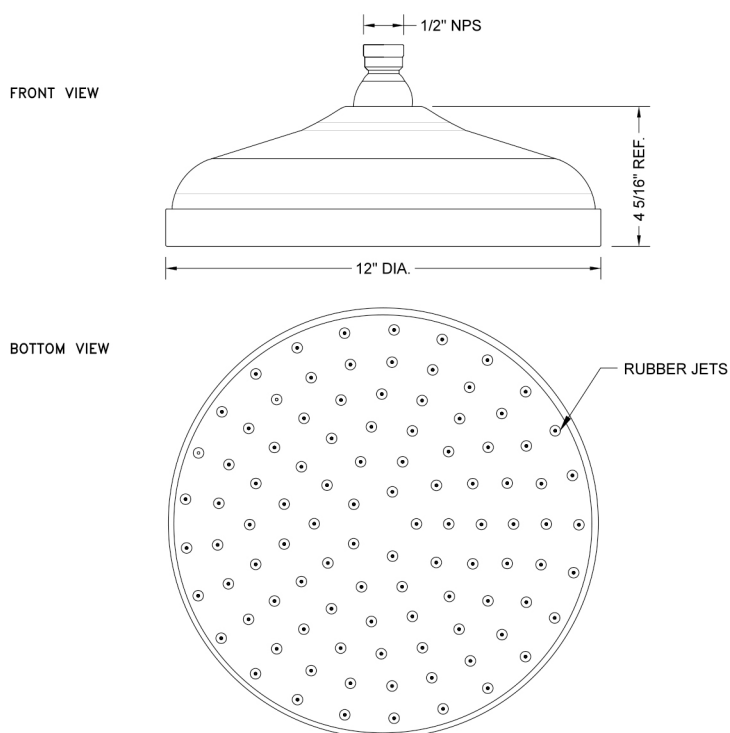

12" Traditional Rain Machine®-2.0 GPM

Model #: S312-2.0-

FEATURES:

- 1/2" IPS adjustable brass ball joint to adjust angle of showerhead
- 12" diameter all brass body with 126 easy clean rubber jets
- Available flow rates: 2.5 & 2.0 GPM

SPECIFICATION DRAWING:

SPRAY PATTERNS:

ANGLES AND FLOW RATES: