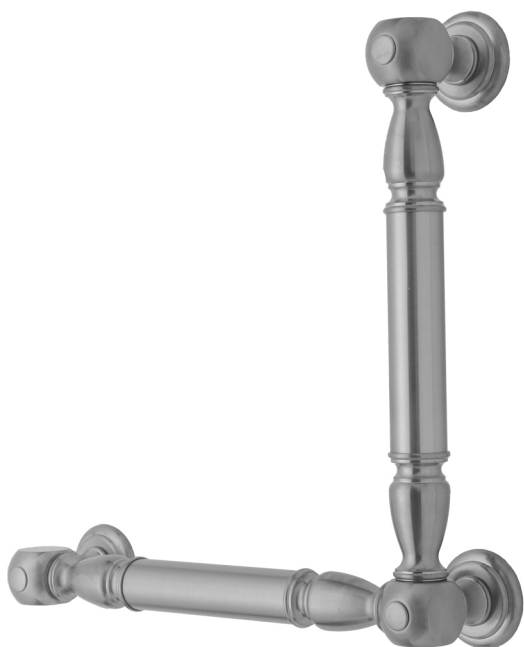

G20 32H x 32W 90° Grab Bar

Model #: G20-32H-32W-

FEATURES:

- ADA compliant when properly installed
- All brass construction, fully polished & plated
- All grab bars can be custom sized. Contact JACLO for pricing & availability
- Optional handshower sliders and toilet paper/wash cloth holders can be added only upon initial order
- Grab bars over 32" REQUIRE a middle post

AVAILABLE FINISHES:

Polished Chrome (PCH)	Satin Chrome (SC)	Bronze Umber (BU)
Satin Nickel (SN)	Pewter (PEW)	Caramel Bronze (CB)
Polished Nickel (PN)	Antique Brass (AB)	Antique Copper (ACU)
Oil-Rubbed Bronze (ORB)	Polished Brass (PB)	Polished Copper (PCU)
Vintage Bronze (VB)	Satin Brass (SB)	Matte Black (MBK)
Satin Gold (SG)	Polished Gold (PG)	Black Nickel (BKN)
Bombay Gold (BG)	Jewelers Gold (JG)	Europa Bronze (EB)
White (WH)	Sedona Beige (SDB)	Tristan Brass (TB)
Unlacquered Brass (ULB)	Satin Cooper (SCU)	

SPECIFICATION DRAWING:

BRASS LUXURY GRAB BAR			
PART. #	DESCRIPTION	A H	B W
G20-12H-12W	CENTER TO CENTER	12"	12"
G20-12H-16W	CENTER TO CENTER	12"	16"
G20-12H-24W	CENTER TO CENTER	12"	24"
G20-12H-32W	CENTER TO CENTER	12"	32"
G20-16H-12W	CENTER TO CENTER	16"	12"
G20-16H-16W	CENTER TO CENTER	16"	16"
G20-16H-24W	CENTER TO CENTER	16"	24"
G20-16H-32W	CENTER TO CENTER	16"	32"
G20-24H-12W	CENTER TO CENTER	24"	12"
G20-24H-16W	CENTER TO CENTER	24"	16"
G20-24H-24W	CENTER TO CENTER	24"	24"
G20-24H-32W	CENTER TO CENTER	24"	32"
G20-32H-12W	CENTER TO CENTER	32"	12"
G20-32H-16W	CENTER TO CENTER	32"	16"
G20-32H-24W	CENTER TO CENTER	32"	24"
G20-32H-32W	CENTER TO CENTER	32"	32"