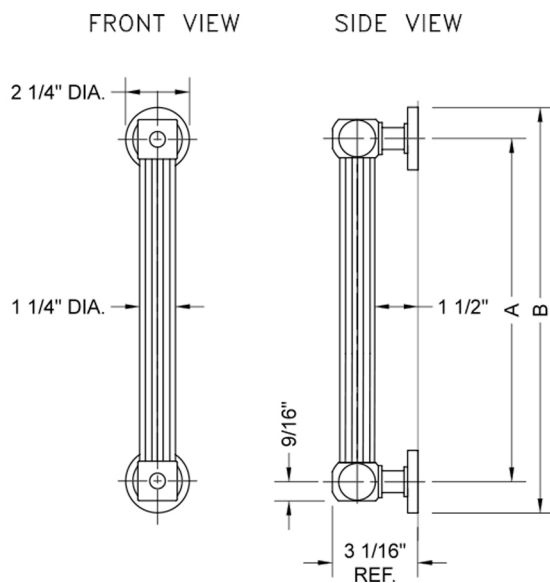

60" G71 Straight Grab Bar

Model #: **G71-60-**

FEATURES:

- ADA compliant when properly installed
- All brass construction, fully polished & plated
- All grab bars can be custom sized. Contact JACLO for pricing & availability
- Optional handshower sliders and toilet paper/wash cloth holders can be added only upon initial order
- Grab bars over 32" REQUIRE a middle post

SPECIFICATION DRAWING:

BRASS LUXURY GRAB BARS			
PART. #	DESCRIPTION	A	B
G71-12-XX	12" GRAB BAR	12"	14 1/4"
G71-16-XX	16" GRAB BAR	16"	18 1/4"
G71-18-XX	18" GRAB BAR	18"	20 1/4"
G71-24-XX	24" GRAB BAR	24"	26 1/4"
G71-32-XX	32" GRAB BAR	32"	34 1/4"
<i>*NOTE: GRAB BARS OVER 32" REQUIRE A MIDDLE POST</i>			
G71-36-XX	36" GRAB BAR	36"	38 1/4"
G71-42-XX	42" GRAB BAR	42"	44 1/4"
G71-48-XX	48" GRAB BAR	48"	50 1/4"
G71-60-XX	60" GRAB BAR	60"	62 1/4"