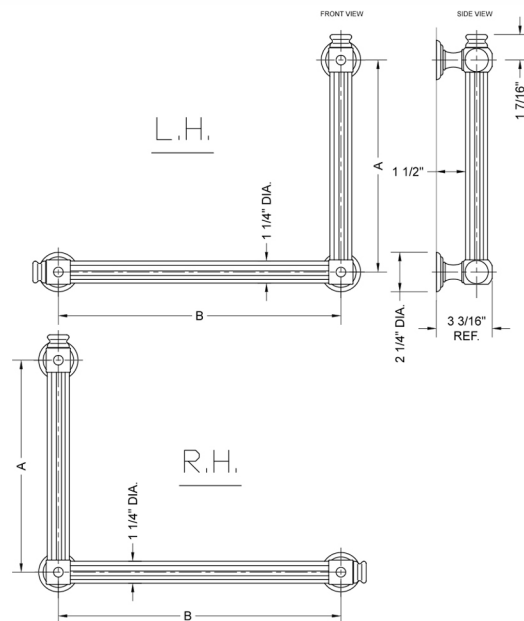

## G61 12H x 32W 90° Left Hand Grab Bar

Model #: **G61-12H-32W-LH-**

### FEATURES:

- ADA compliant when properly installed
- All brass construction, fully polished & plated
- All grab bars can be custom sized. Contact JACLO for pricing & availability
- Optional handshower sliders and toilet paper/wash cloth holders can be added only upon initial order
- Grab bars over 32" REQUIRE a middle post

### SPECIFICATION DRAWING:

BRASS LUXURY GRAB BAR			
PART. #	DESCRIPTION	A H	B W
G61-12H-12W	CENTER TO CENTER	12"	12"
G61-12H-16W	CENTER TO CENTER	12"	16"
G61-12H-24W	CENTER TO CENTER	12"	24"
G61-12H-32W	CENTER TO CENTER	12"	32"
G61-16H-12W	CENTER TO CENTER	16"	12"
G61-16H-16W	CENTER TO CENTER	16"	16"
G61-16H-24W	CENTER TO CENTER	16"	24"
G61-16H-32W	CENTER TO CENTER	16"	32"
G61-24H-12W	CENTER TO CENTER	24"	12"
G61-24H-16W	CENTER TO CENTER	24"	16"
G61-24H-24W	CENTER TO CENTER	24"	24"
G61-24H-32W	CENTER TO CENTER	24"	32"
G61-32H-12W	CENTER TO CENTER	32"	12"
G61-32H-16W	CENTER TO CENTER	32"	16"
G61-32H-24W	CENTER TO CENTER	32"	24"
G61-32H-32W	CENTER TO CENTER	32"	32"