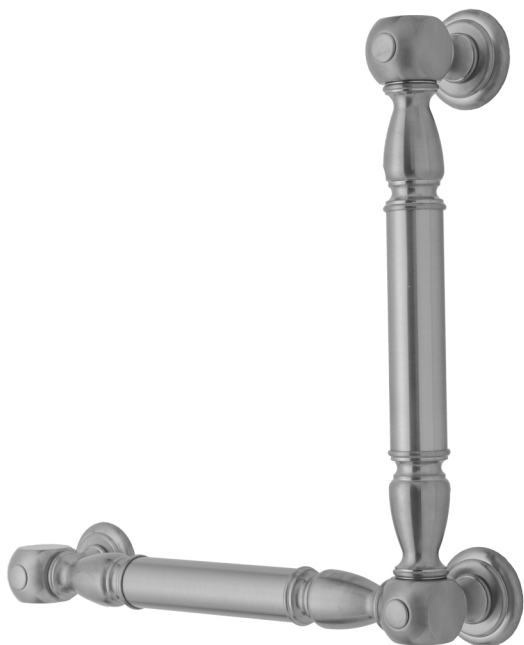

G20 24H x 32W 90° Left Hand Grab Bar

Model #: **G20-24H-32W-LH-**

FEATURES:

- ADA compliant when properly installed
- All brass construction, fully polished & plated
- All grab bars can be custom sized. Contact JACLO for pricing & availability
- Optional handshower sliders and toilet paper/wash cloth holders can be added only upon initial order
- Grab bars over 32" REQUIRE a middle post

AVAILABLE FINISHES:

Polished Chrome (PCH)	Satin Chrome (SC)	Bronze Umber (BU)
Satin Nickel (SN)	Pewter (PEW)	Caramel Bronze (CB)
Polished Nickel (PN)	Antique Brass (AB)	Antique Copper (ACU)
Oil-Rubbed Bronze (ORB)	Polished Brass (PB)	Polished Copper (PCU)
Vintage Bronze (VB)	Satin Brass (SB)	Rose Gold (RG)
Matte Black (MBK)	Satin Gold (SG)	Polished Gold (PG)
Black Nickel (BKN)	Bombay Gold (BG)	Jewelers Gold (JG)
Europa Bronze (EB)	White (WH)	Sedona Beige (SDB)
Tristan Brass (TB)	Unlacquered Brass (ULB)	Satin Cooper (SCU)

SPECIFICATION DRAWING:

BRASS LUXURY GRAB BAR			
PART. #	DESCRIPTION	A H	B W
G20-12H-12W	CENTER TO CENTER	12"	12"
G20-12H-16W	CENTER TO CENTER	12"	16"
G20-12H-24W	CENTER TO CENTER	12"	24"
G20-12H-32W	CENTER TO CENTER	12"	32"
G20-16H-12W	CENTER TO CENTER	16"	12"
G20-16H-16W	CENTER TO CENTER	16"	16"
G20-16H-24W	CENTER TO CENTER	16"	24"
G20-16H-32W	CENTER TO CENTER	16"	32"
G20-24H-12W	CENTER TO CENTER	24"	12"
G20-24H-16W	CENTER TO CENTER	24"	16"
G20-24H-24W	CENTER TO CENTER	24"	24"
G20-24H-32W	CENTER TO CENTER	24"	32"
G20-32H-12W	CENTER TO CENTER	32"	12"
G20-32H-16W	CENTER TO CENTER	32"	16"
G20-32H-24W	CENTER TO CENTER	32"	24"
G20-32H-32W	CENTER TO CENTER	32"	32"