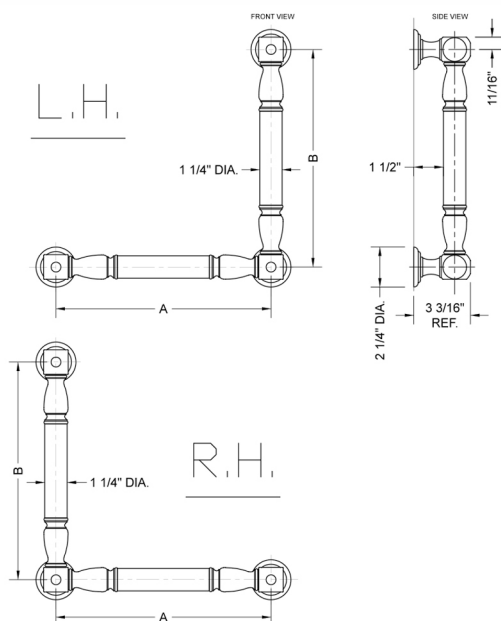

G20 24H x 32W 90° Left Hand Grab Bar

Model #: **G20-24H-32W-LH-**

FEATURES:

- ADA compliant when properly installed
- All brass construction, fully polished & plated
- All grab bars can be custom sized. Contact JACLO for pricing & availability
- Optional handshower sliders and toilet paper/wash cloth holders can be added only upon initial order
- Grab bars over 32" REQUIRE a middle post

SPECIFICATION DRAWING:

BRASS LUXURY GRAB BAR			
PART. #	DESCRIPTION	A H	B W
G20-12H-12W	CENTER TO CENTER	12"	12"
G20-12H-16W	CENTER TO CENTER	12"	16"
G20-12H-24W	CENTER TO CENTER	12"	24"
G20-12H-32W	CENTER TO CENTER	12"	32"
G20-16H-12W	CENTER TO CENTER	16"	12"
G20-16H-16W	CENTER TO CENTER	16"	16"
G20-16H-24W	CENTER TO CENTER	16"	24"
G20-16H-32W	CENTER TO CENTER	16"	32"
G20-24H-12W	CENTER TO CENTER	24"	12"
G20-24H-16W	CENTER TO CENTER	24"	16"
G20-24H-24W	CENTER TO CENTER	24"	24"
G20-24H-32W	CENTER TO CENTER	24"	32"
G20-32H-12W	CENTER TO CENTER	32"	12"
G20-32H-16W	CENTER TO CENTER	32"	16"
G20-32H-24W	CENTER TO CENTER	32"	24"
G20-32H-32W	CENTER TO CENTER	32"	32"