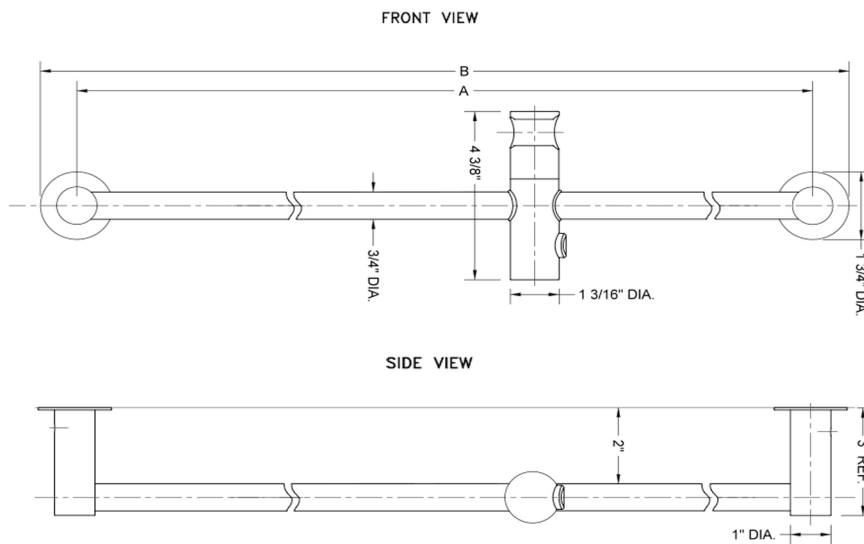

30" Contemporary Slim Wall Bar

Model #: 9630-

FEATURES:

- 30" Brass contemporary slim wall bar
- Adjustable handshower angle
- Push button slider easily moves up & down & side to side
- Conical end of hose sits in holder
- Mounting hardware included
- CLSD-95 soap dish for wall bar sold separately
- Custom lengths available. Contact JACLO for pricing & availability.

SPECIFICATION DRAWING:

DECORATIVE WALL BARS			
PART. #	DESCRIPTION	A	B
9624	24" WALL BAR	24"	25 3/4"
9630	30" WALL BAR	30"	31 3/4"
9636	36" WALL BAR	36"	37 3/4"