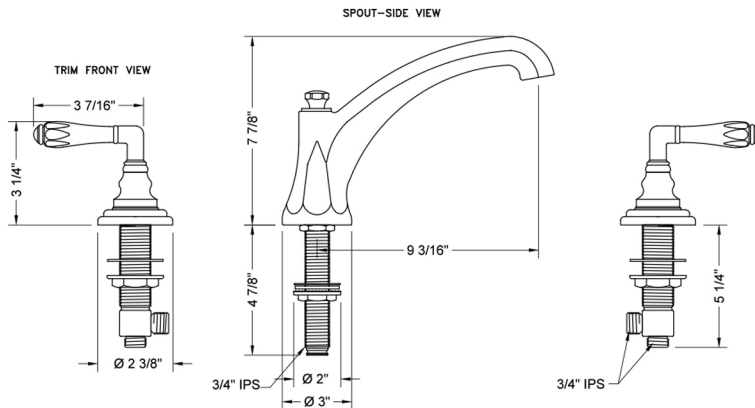

SPECIFICATION DRAWING:

* SPEC SHOWN WITH ROUGH KIT
SOLD SEPARATELY

AVAILABLE HANDLES: