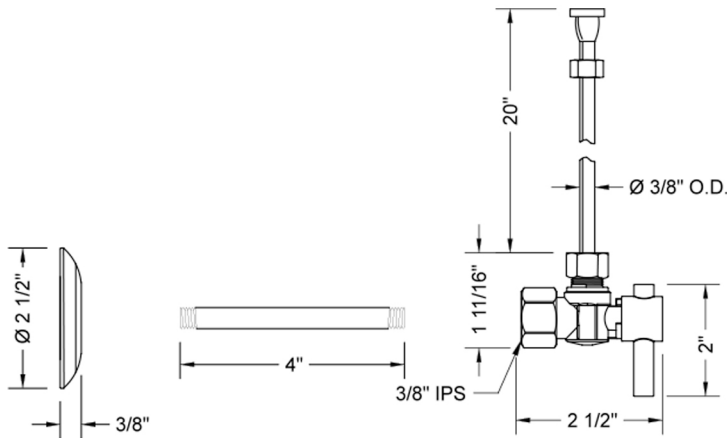

Quarter Turn Angle Pattern 3/8" IPS x 3/8" O.D. Toilet Supply Kit with Contempo Lever Handle, 20" Supply Tube, Escutcheon

Model #: 615-2-72-

FEATURES:

- Complete Toilet Supply Kit
- Kit contains:
 - (1) Quarter Turn Angle Pattern 3/8" IPS x 3/8" O.D. Supply Valve with Contempo Lever Handle P/N 615-2
 - (1) 20" Copper Supply Tube P/N 772
 - (1) Escutcheon P/N 740 (ULB P/N 6015)
 - (1) 3/8" Brass Nipple P/N 801-38.4

SPECIFICATION DRAWING:

COMPONENTS	
DESCRIPTION	QTY:
ANGLE VALVE - CONTEMPO LEVER HANDLE	1
20" X 3/8" O.D. SUPPLY TUBE	1
ESCUTCHEON	1
PLASTIC FILL VALVE COUPLING NUT	1
4" NIPPLE	1

AVAILABLE HANDLES: