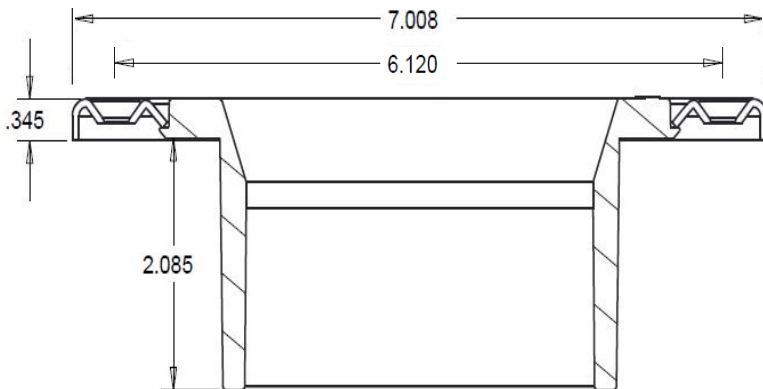

# Flush-Tite Closet Flanges w/Metal Adjustable Ring

## SPECIFICATION:

Furnish and install Water-Tite Flush-Tite Closet Flange as checked below, manufactured by IPS® Corporation. Flange connection fits over 3" or inside 4" Sch. 40 DWV Pipe. Metal adjustable ring allows easy alignment of bolts and screws. Available in PVC or ABS. Stainless Steel or Powder Coated ring.