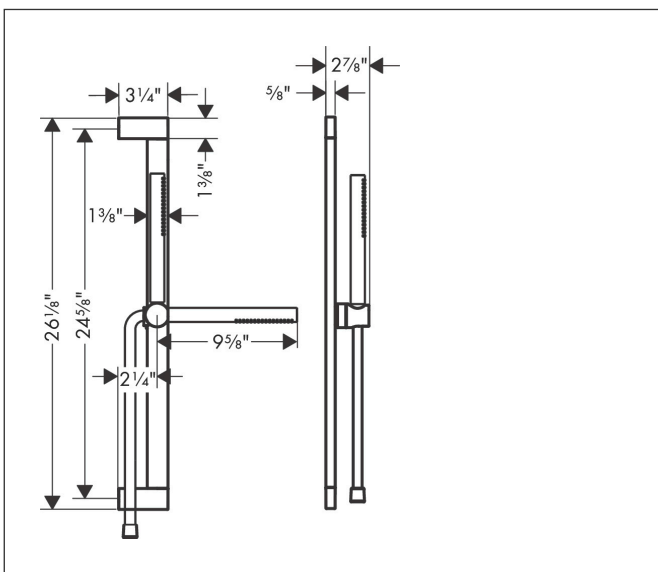

Brand hansgrohe
 Art. Name **Pulsify S** Wallbar Set 100 1-Jet 24", 2.5 GPM
 Art. Nr. 24372001
 Surface chrome
 Pos. 1

Product Picture

Features

- Consists of: Baton handshower, Wallbar, Handshower hose, Slider
- Spray modes: PowderRain
- Flow: 2.5 GPM (9.5 L/Min)
- Pivot connector prevents hose from tangling
- Wall mounted: Fastens with screws

Drawing

Technology

Spray Types