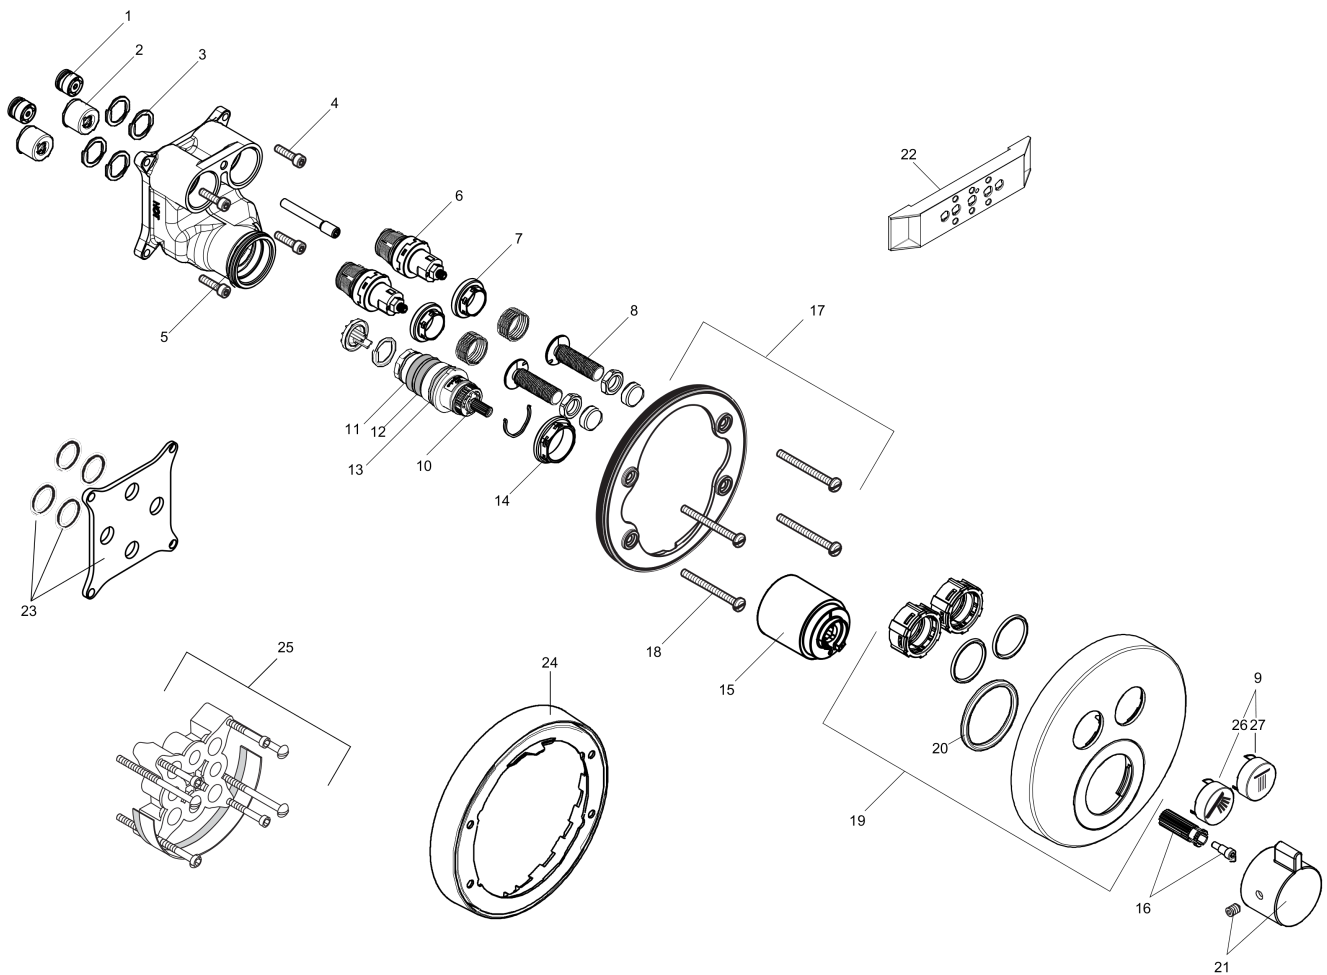

**ShowerSelect S**  
**Thermostatic Trim for 2 Functions, Round**  
 Finishes : **chrome** Part no. : **15743001**

**Description**

**Features**

- Outlets may be operated simultaneously
- Select push-button on/off control for 2 outlets
- Flow: 8.0 GPM (30.3 L/Min) / 2.0 GPM (7.6 L/Min)
- Thermostatic cartridge, Start/stop cartridge
- Anti-scald 100° safety stop
- Optimized for water-efficient shower products
- Includes optional accessory to limit total flow to 2.0 GPM @ 80 psi where required

**Item details**

List Price \$ 653.00

**Technology**

**Compliance**

**Product image**

**Scale drawing**

**ShowerSelect S**  
**Thermostatic Trim for 2 Functions, Round**  
 Finishes : **chrome**    Part no. : **15743001**

**Exploded drawing**

Year of production: >12/14

**ShowerSelect S**  
**Thermostatic Trim for 2 Functions, Round**  
 Finishes : **chrome** Part no. : **15743001**