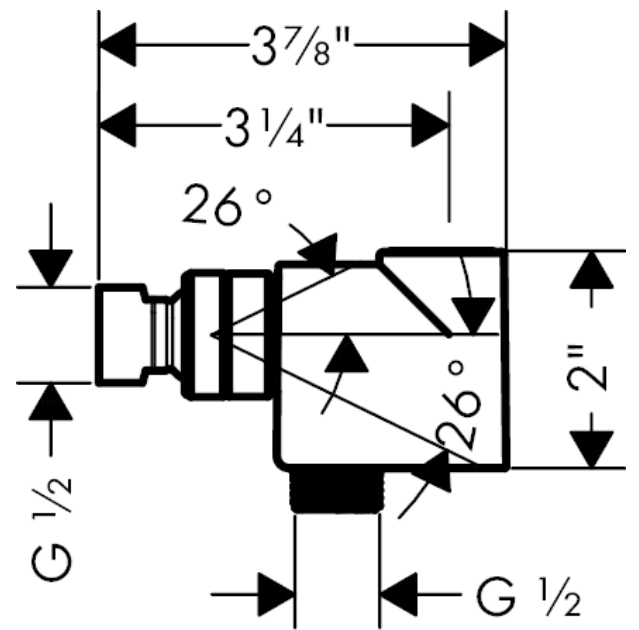

Showerarm Mount for Handshower

Finishes : **chrome** Part no. : **04580000**

Description

Features

- non-return valve

Item details

List Price \$ 37.00

Compliance

Product image

Scale drawing

Showerarm Mount for Handshower

Finishes : **chrome** Part no. : **04580000**

Spare parts list

Year of production: >**03/18**

Pos.	Description	Part no.	Price	PU
1	filter packing	88649000	-	1
2	lever collar	97536000	-	1
3	seal	97606000	-	1
4	set of non return valves DW 15	94074000	-	1
a	nut	97958000	-	1