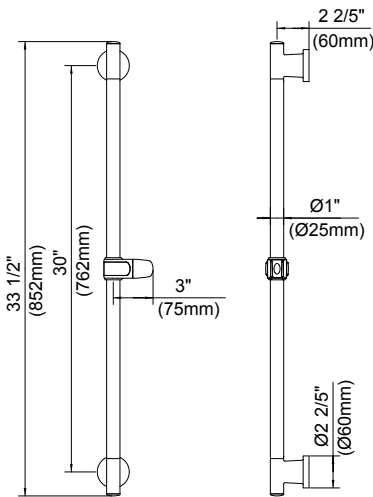

D469700 - Versa™ 30" Slide Bar

Description

- Features wide-arch holder & quick height adjustment
- All metal construction

D461800 - 21.5" Danze Standard Slide Bar

Description

- Variable angle and height adjustment

D469700

D466000 - Danze Wire Shower Baskets

Description

- Two all metal wire shower baskets
- Designed for 21.5" standard & Versa™ 30" slide bars

D461800

D466000

Submittal Information:

Job Name: _____
Contractor: _____