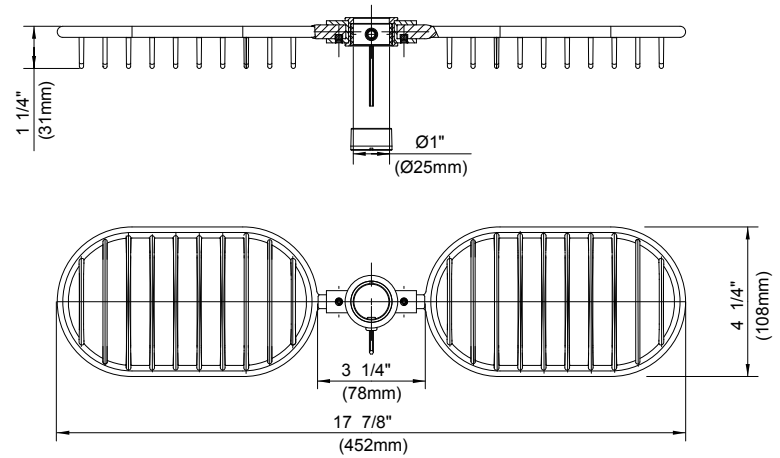

D469700 - Versa™ 30" Slide Bar

Description

- Features wide-arch holder & quick height adjustment
- All metal construction

D461800 - 21.5" Danze Standard Slide Bar

Description

- Variable angle and height adjustment

D469700

D466000 - Danze Wire Shower Baskets

Description

- Two all metal wire shower baskets
- Designed for 21.5" standard & Versa™ 30" slide bars

D461800

D466000

Submittal Information:

Job Name: _____
Contractor: _____