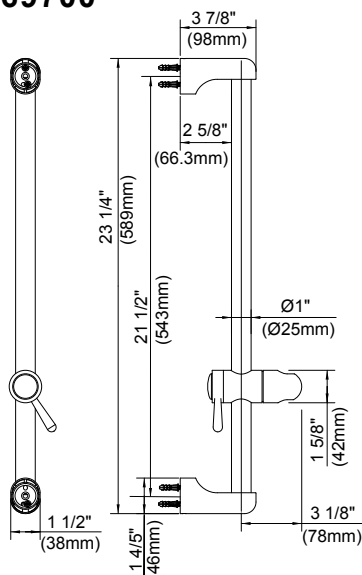

D469700 - Versa™ 30" Slide Bar

Description

- Features wide-arch holder & quick height adjustment
- All metal construction

D461800 - 21.5" Danze Standard Slide Bar

Description

- Variable angle and height adjustment

D469700

D466000 - Danze Wire Shower Baskets

Description

- Two all metal wire shower baskets
- Designed for 21.5" standard & Versa™ 30" slide bars

D461800

D466000

Submittal Information:

Job Name: _____
Contractor: _____